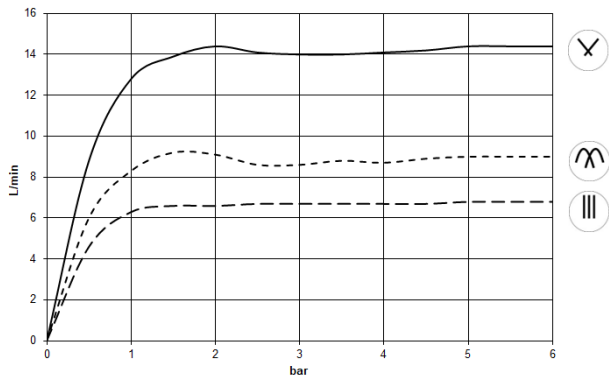

**SERIES-VARIOUS AQUAHALO Rain panel - Brushed Champagne (22kt Gold)**

41 750 979

- exposed trim parts
- Rain panel with 3 different flow modes
- AQUACIRCLE RAIN: Circular rain curtain, max. flow rate 14 l/min (at 3 bar)
- TEMPEST RAIN: Natural rain, max. flow rate 9 l/min (at 3 bar)
- DIAMOND RAIN: Ring of rain, max. flow rate 6.8 l/min (at 3 bar)
- Outer diameter: 605 mm, opening diameter: 465 mm
- Weight: 6 kg
- central LED Spot 3000 K
- Protection rating IP67
- Recommended control element: xTool
- Not suitable for use in a steam room.

	Brushed Champagne (22kt Gold)	41 750 979-46
	Chrome	41 750 979-00
	Brushed Platinum	41 750 979-06
	Matte Black	41 750 979-33
	Champagne (22kt Gold)	41 750 979-47

**Required miscellaneous**

- SERIES-VARIOUS AQUAHALO** 35 750 970-46  
**Concealed ceiling installation box - Brushed Champagne (22kt Gold)**
- concealed rough parts
  - Ceiling installation enclosure 605 x 605 x 95 mm
  - Weight: 10 kg
  - min. recess depth 110 mm

**SERIES-VARIOUS AQUAHALO Rain panel - Brushed Champagne (22kt Gold)**

41 750 979

**Flow rate chart**