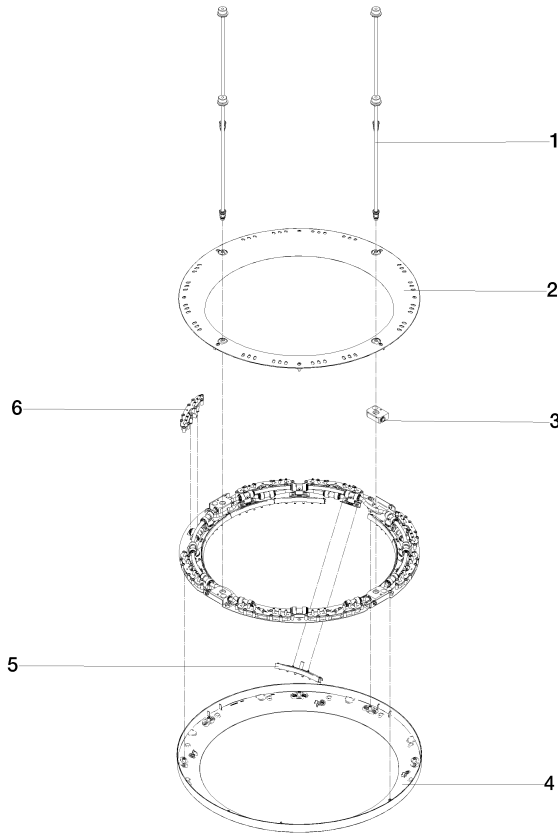

SERIES-VARIOUS AQUAHALO Rain panel - Brushed Champagne (22kt Gold)

41 750 979

Product version from 4/1/2024

Parts for other finishes can be found here: [Chrome](#)