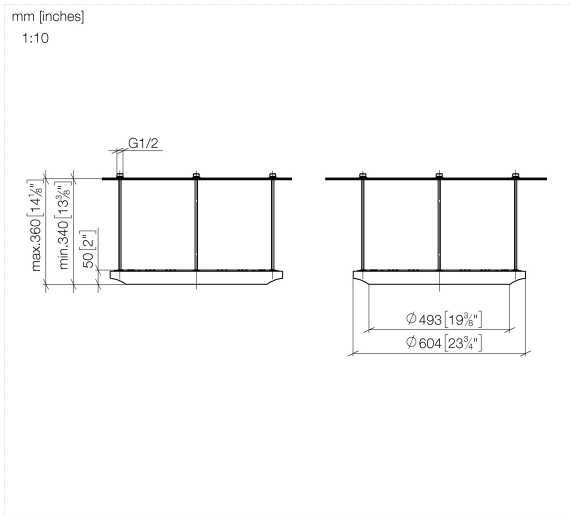

SERIES-VARIOUS AQUAHALO Rain panel - Brushed Champagne (22kt Gold)

41 750 979