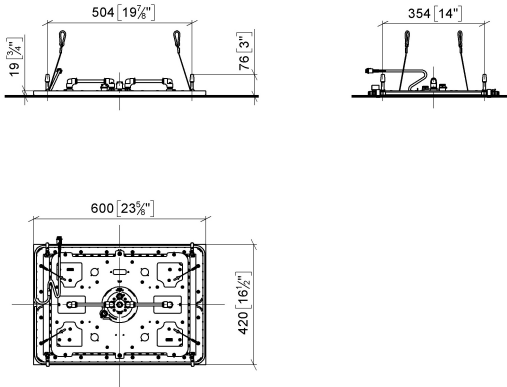

SERENITY SKY Rain panel for recessed ceiling installation with light - Brushed Bronze

41 771 979
mm [inches]
1:10