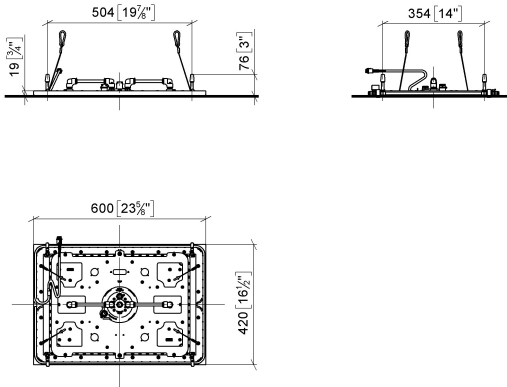

SERENITY SKY Rain panel for recessed ceiling installation with light - Brushed Champagne (22kt Gold)

41 771 979

- exposed trim parts
- Rain panel with 2 different spray modes
- PURIFY RAIN, 175 x 175 mm, max. flow rate 10 l/min (at 3 bar)
- FULL RAIN, 455 x 315 mm, max. flow rate 14 l/min (at 3 bar)
- Rain panel, 600 x 420 mm
- min. recess depth 150 mm
- weight 15kg
- feed pipe (hot/cold): 2x DN 20
- with anti-scale system
- Recommended control element: xTool

Required miscellaneous

SERENITY SKY Concealed ceiling installation box with light - 35 771 970 90

- concealed rough parts
- flush-mounted reflection box, 662 x 482 mm, RAL 9003, Signal White
- 2x female thread 1/2" connections
- min. recess depth 150 mm
- weight 15kg
- Supply pipe 7 m
- Input 100-240V AC 50-60Hz
- Output 24V DC SELV / Class II
- ZigBee Light Link RGBW controller
- Provided by customer: Zigbee gateway

SERENITY SKY Rain panel for recessed ceiling installation with light - Brushed Champagne (22kt Gold)

41 771 979
mm [inches]
1:10

Flow rate chart

SERENITY SKY Rain panel for recessed ceiling installation with light - Brushed Champagne (22kt Gold)