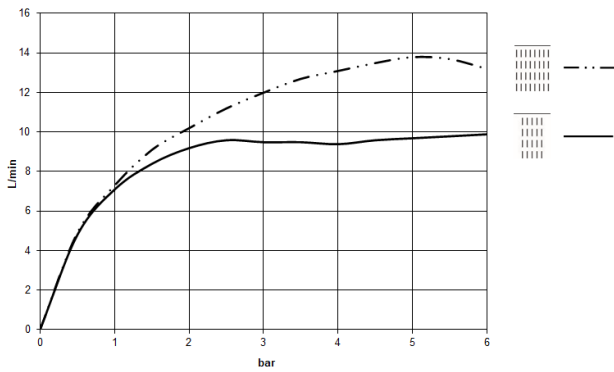

Required miscellaneous

SERENITY SKY Concealed ceiling installation box with light - 35 771 970 90

- concealed rough parts
- flush-mounted reflection box, 662 x 482 mm, RAL 9003, Signal White
- 2x female thread 1/2" connections
- min. recess depth 150 mm
- weight 15kg
- Supply pipe 7 m
- Input 100-240V AC 50-60Hz
- Output 24V DC SELV / Class II
- ZigBee Light Link RGBW controller
- Provided by customer: Zigbee gateway

SERENITY SKY Rain panel for recessed ceiling installation with light - Brushed Champagne (22kt Gold)

41 771 979
mm [inches]
1:10

Flow rate chart

SERENITY SKY Rain panel for recessed ceiling installation with light - Brushed Champagne (22kt Gold)