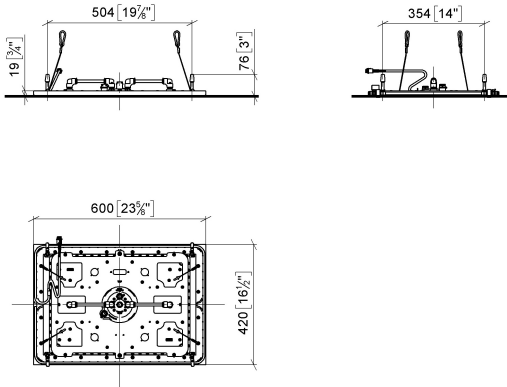

SERENITY SKY Rain panel for recessed ceiling installation with light - Champagne (22kt Gold)

41 771 979

- exposed trim parts
- Rain panel with 2 different spray modes
- PURIFY RAIN, 175 x 175 mm, max. flow rate 10 l/min (at 3 bar)
- FULL RAIN, 455 x 315 mm, max. flow rate 14 l/min (at 3 bar)
- Rain panel, 600 x 420 mm
- min. recess depth 150 mm
- weight 15kg
- feed pipe (hot/cold): 2x DN 20
- with anti-scale system
- Recommended control element: xTool

Required miscellaneous

SERENITY SKY Concealed ceiling installation box with light - 35 771 970 90

- concealed rough parts
- flush-mounted reflection box, 662 x 482 mm, RAL 9003, Signal White
- 2x female thread 1/2" connections
- min. recess depth 150 mm
- weight 15kg
- Supply pipe 7 m
- Input 100-240V AC 50-60Hz
- Output 24V DC SELV / Class II
- ZigBee Light Link RGBW controller
- Provided by customer: Zigbee gateway

SERENITY SKY Rain panel for recessed ceiling installation with light - Champagne (22kt Gold)

41 771 979
mm [inches]
1:10

Flow rate chart

SERENITY SKY Rain panel for recessed ceiling installation with light - Champagne (22kt Gold)