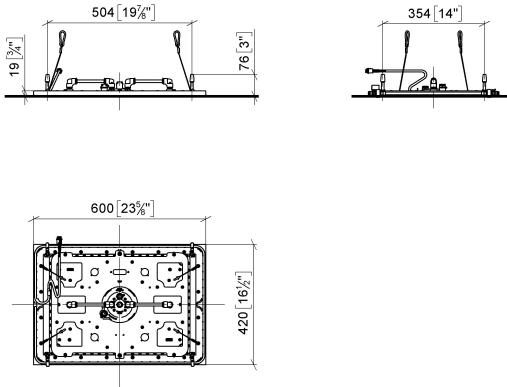

## SERENITY SKY Rain panel for recessed ceiling installation with light - Brushed Dark Platinum

41 771 979

- exposed trim parts
- Rain panel with 2 different spray modes
- PURIFY RAIN, 175 x 175 mm, max. flow rate 10 l/min (at 3 bar)
- FULL RAIN, 455 x 315 mm, max. flow rate 14 l/min (at 3 bar)
- Rain panel, 600 x 420 mm
- min. recess depth 150 mm
- weight 15kg
- feed pipe (hot/cold): 2x DN 20
- with anti-scale system
- Recommended control element: xTool

#### **SERENITY SKY Concealed ceiling installation box with light -** 35 771 970 90

- concealed rough parts
- flush-mounted reflection box, 662 x 482 mm, RAL 9003, Signal White
- 2x female thread 1/2" connections
- min. recess depth 150 mm
- weight 15kg
- Supply pipe 7 m
- Input 100-240V AC 50-60Hz
- Output 24V DC SELV / Class II
- ZigBee Light Link RGBW controller
- Provided by customer: Zigbee gateway

# SERENITY SKY Rain panel for recessed ceiling installation with light - Brushed Dark Platinum

41 771 979  
mm [inches]  
1:10