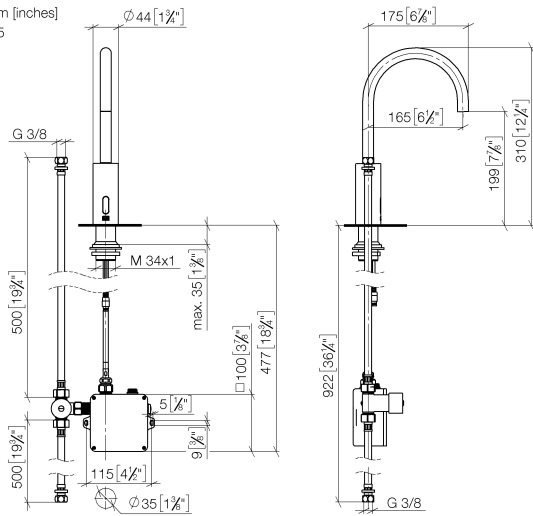

Washstand fitting with electronic opening and closing function without pop-up waste - Brushed Platinum

TARA

44 521 660

Fits: TARA, META

- 165mm projection
- Infrared sensor technology
- height of mixer 310 mm
- height up to aerator 199 mm
- hole diameter 35 mm
- fixed spout
- max. flow 5.7 l/min
- circular, air-enriched flow
- suitable for thermal disinfection
- Automatic shut-off after pre-set time is reached
- Indirect temperature control (undercounter)
- Control box included
- Adjustable sensor detection range
- Battery or plug-in power supply operated (batteries not included)
- 4x AA (1.5V) batteries required
- lead-free
- 1x screw-in M 8 x 1 pressure hose, leak-tested
- This product can help a building meet the requirements of Green Building Rating Systems, e.g. LEED®, BREEAM®, DGNB

Batteries not included

	Brushed Platinum	44 521 660-06
	Chrome	44 521 660-00
	Platinum	44 521 660-08
	Dark Chrome	44 521 660-19
	Light Gold	44 521 660-26
	Brushed Light Gold	44 521 660-27
	Brushed Durabronze (23kt Gold)	44 521 660-28
	Matte Black	44 521 660-33
	Brushed Bronze	44 521 660-42
	Brushed Champagne (22kt Gold)	44 521 660-46
	Champagne (22kt Gold)	44 521 660-47
	Brushed Chrome	44 521 660-93
	Brushed Dark Platinum	44 521 660-99

44 521 660

mm [inches]

1:5

Flow rate chart

Certificates

Belgaqua_23-210- 27_1. LGA_38245. WRAS_2211011. GDV_0400278.

Washstand fitting with electronic opening and closing function without pop-up waste - Brushed Platinum

TARA

44 521 660
Parts for other
finishes can be found
here: Chrome

Spare parts list

No.	Item Number	Name	Quantity used	Delivery time
1	09 29 03 126 90	aerator	1	2
2	90 30 09 028 00 90	key	1	2
3	04 30 04 100 00 90	hose	1	2
4	04 23 10 044 08 90	fixing set	1	2
5	12 506 970 90	High pressure hoses -	1	2
6	09 24 03 185-00	nipple	1	10
7	90 30 50 081 00 90	valve	1	2
8	90 10 01 247 00 90	valve box	1	10