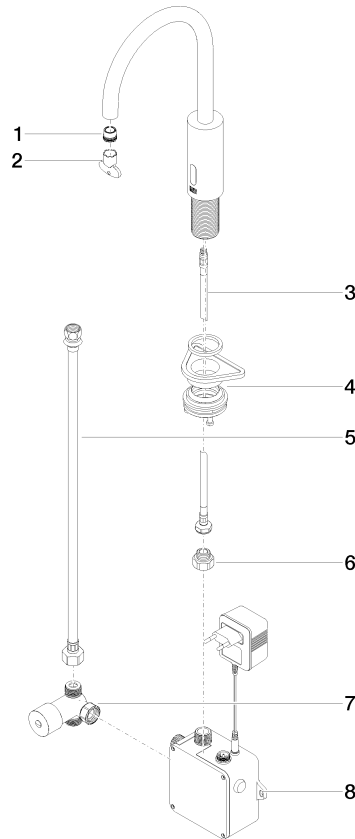

Washstand fitting with electronic opening and closing function without pop-up waste - Brushed Platinum

TARA

44 521 660

Fits: TARA, META

- 165mm projection
- Infrared sensor technology
- height of mixer 310 mm
- height up to aerator 199 mm
- hole diameter 35 mm
- fixed spout
- max. flow 5.7 l/min
- circular, air-enriched flow
- suitable for thermal disinfection
- Automatic shut-off after pre-set time is reached
- Indirect temperature control (undercounter)
- Control box included
- Adjustable sensor detection range
- Battery or plug-in power supply operated (batteries not included)
- 4x AA (1.5V) batteries required
- lead-free
- 1x screw-in M 8 x 1 pressure hose, leak-tested
- This product can help a building meet the requirements of Green Building Rating Systems, e.g. LEED®, BREEAM®, DGNB

44 521 660

mm [inches]

1:5

Flow rate chart

Certificates

Belgaqua_23-210- 27_1. LGA_38245. WRAS_2211011. GDV_0400278.

Washstand fitting with electronic opening and closing function without pop-up waste - Brushed Platinum

TARA

44 521 660
Parts for other
finishes can be found
here: Chrome

Spare parts list

No.	Item Number	Name	Quantity used	Delivery time
1	09 29 03 126 90	aerator	1	2
2	90 30 09 028 00 90	key	1	2
3	04 30 04 100 00 90	hose	1	2
4	04 23 10 044 08 90	fixing set	1	2
5	12 506 970 90	High pressure hoses -	1	2
6	09 24 03 185-00	nipple	1	10
7	90 30 50 081 00 90	valve	1	2
8	90 10 01 247 00 90	valve box	1	10