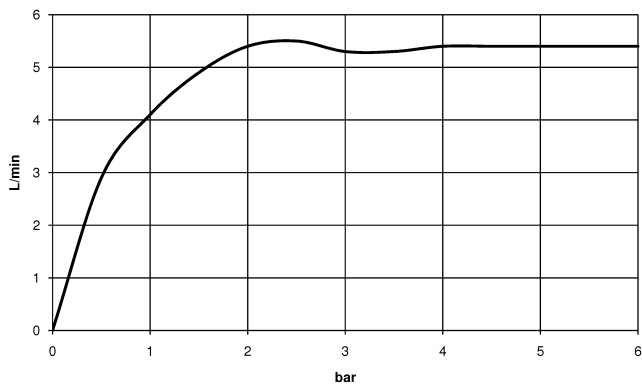

Washstand fitting with electronic opening and closing function without pop-up waste - Brushed Platinum

TARA

44 521 660

Fits: TARA, META

- 165mm projection
- Infrared sensor technology
- height of mixer 310 mm
- height up to aerator 199 mm
- hole diameter 35 mm
- fixed spout
- max. flow 5.7 l/min
- circular, air-enriched flow
- suitable for thermal disinfection
- Automatic shut-off after pre-set time is reached
- Indirect temperature control (undercounter)
- Control box included
- Adjustable sensor detection range
- Battery or plug-in power supply operated (batteries not included)
- 4x AA (1.5V) batteries required
- lead-free
- 1x screw-in M 8 x 1 pressure hose, leak-tested
- This product can help a building meet the requirements of Green Building Rating Systems, e.g. LEED®, BREEAM®, DGNB

44 521 660

mm [inches]

1:5

Flow rate chart

Certificates

Belgaqua_23-210- 27_1. LGA_38245. WRAS_2211011. GDV_0400278.

Washstand fitting with electronic opening and closing function without pop-up waste - Brushed Platinum