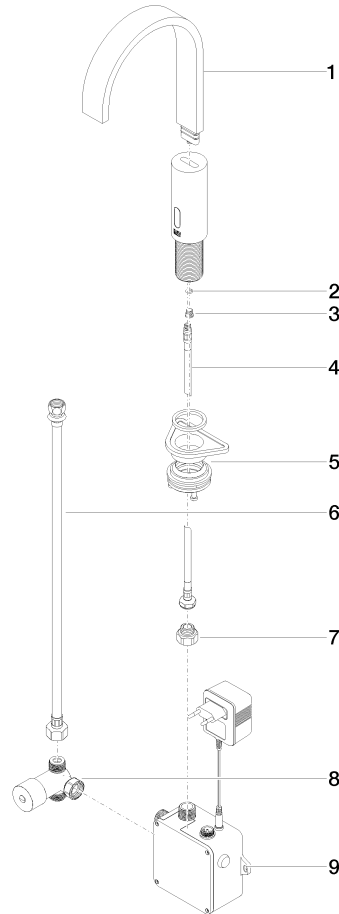

**MEM Washstand fitting with electronic opening and closing function without pop-up waste - Brushed Platinum**

MEM

44 521 782

- 165mm projection
- Infrared sensor technology
- height of mixer 313 mm
- height up to aerator 206 mm
- hole diameter 35 mm
- fixed spout
- max. flow 5.7 l/min
- rectangular, air-enriched flow
- suitable for thermal disinfection
- Automatic shut-off after pre-set time is reached
- Indirect temperature control (undercounter)
- Control box included
- Adjustable sensor detection range
- Battery or plug-in power supply operated (batteries not included)
- 4x AA (1.5V) batteries required
- lead-free
- 1x screw-in M 8 x 1 pressure hose, leak-tested
- This product can help a building meet the requirements of Green Building Rating Systems, e.g. LEED®, BREEAM®, DGNB
- WRAS

**MEM Washstand fitting with electronic opening and closing function without pop-up waste - Brushed Platinum**

MEM

44 521 782

mm [inches]  
1:5

**Flow rate chart**

**Codes & Standards**

DIN 4109

EN 1717

Certificates

---

Belgaqua\_23-210-2 LGA\_38

WRAS\_2211

**MEM Washstand fitting with electronic opening and closing function without pop-up waste - Brushed Platinum**

MEM

44 521 782  
Parts for other finishes can be found here: [Chrome](#)

**Spare parts list**

No.	Item Number	Name	Quantity used	Delivery time
1	90 28 22 373 00-06	spout	1	10
2	09 14 10 132 90	seal	1	2
3	09 31 20 027 10-00	plug	1	10
4	04 30 04 100 00 90	hose	2	2
5	04 23 10 044 08 90	fixing set	1	2
6	12 506 970 90	High pressure hoses -	1	2
7	09 24 03 185-00	nipple	1	10
8	90 30 50 081 00 90	valve	1	2
9	90 10 01 247 00 90	valve box	1	2