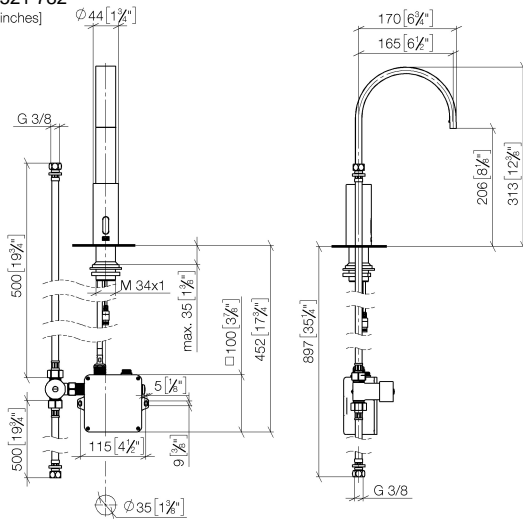

**MEM Washstand fitting with electronic opening and closing function without pop-up waste - Brushed Platinum**

MEM

44 521 782

- 165mm projection
- Infrared sensor technology
- height of mixer 313 mm
- height up to aerator 206 mm
- hole diameter 35 mm
- fixed spout
- max. flow 5.7 l/min
- rectangular, air-enriched flow
- suitable for thermal disinfection
- Automatic shut-off after pre-set time is reached
- Indirect temperature control (undercounter)
- Control box included
- Adjustable sensor detection range
- Battery or plug-in power supply operated (batteries not included)
- 4x AA (1.5V) batteries required
- lead-free
- 1x screw-in M 8 x 1 pressure hose, leak-tested
- This product can help a building meet the requirements of Green Building Rating Systems, e.g. LEED®, BREEAM®, DGNB
- WRAS

**MEM Washstand fitting with electronic opening and closing function without pop-up waste - Brushed Platinum**

MEM

44 521 782

mm [inches]  
1:5

**Flow rate chart**

**Codes & Standards**

DIN 4109

EN 1717

ISO 3822

Scottish Water  
Byelaws

UK Water Supply  
Regulations

Ü-Zeichen

MEM Washstand fitting with electronic opening and closing function without  
pop-up waste - Brushed Platinum

---

MEM

44 521 782

**Spare parts list**

No.	Item Number	Name	Quantity used	Delivery time
1	90 28 22 373 00-06	spout	1	10
2	09 14 10 132 90	seal	1	2
3	09 31 20 027 10-00	plug	1	10
4	04 30 04 100 00 90	hose	2	2
5	04 23 10 044 08 90	fixing set	1	2
6	12 506 970 90	High pressure hoses -	1	2
7	09 24 03 185-00	nipple	1	10
8	90 30 50 081 00 90	valve	1	2
9	90 10 01 247 00 90	valve box	1	2