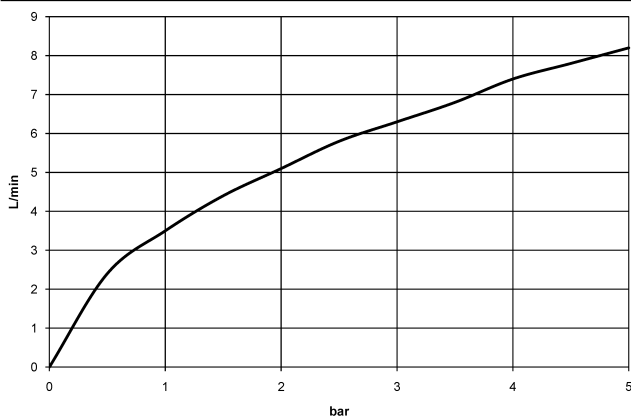

**MEM Washstand fitting with electronic opening and closing function without pop-up waste - Brushed Platinum**

MEM

44 521 782

mm [inches]  
1:5

**Flow rate chart**

**Codes & Standards**

DIN 4109

EN 1717