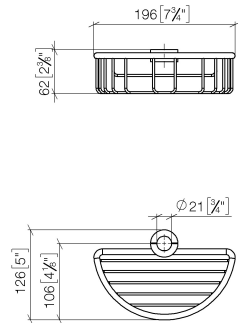

Shower basket for subsequent mounting on riser - Brushed Platinum

IMO

82 290 970

- width 200mm
- height 62 mm
- 125mm projection

Fits: IMO, LULU, MADISON, MEM, TARA, CL.1, LISSÉ, VAIA, META, CYO

	Brushed Platinum	82 290 970-06
	Chrome	82 290 970-00
	Platinum	82 290 970-08
	Durabress (23kt Gold)	82 290 970-09
	Dark Chrome	82 290 970-19
	Light Gold	82 290 970-26
	Brushed Light Gold	82 290 970-27
	Brushed Durabress (23kt Gold)	82 290 970-28
	Matte Black	82 290 970-33
	Brushed Bronze	82 290 970-42
	Brushed Champagne (22kt Gold)	82 290 970-46
	Champagne (22kt Gold)	82 290 970-47
	Brushed Chrome	82 290 970-93
	Brushed Dark Platinum	82 290 970-99

82 290 970

mm [inches]

82 290 970

Parts for other finishes can be found here: [Chrome](#)

### Spare parts list

No.	Item Number	Name	Quantity used	Delivery time
1	09 30 30 054 90	screw	4	2
2	08 17 97 520-06	holder	1	10
3	08 18 40 520 90	sleeve	1	2
4	08 18 40 521 90	sleeve	1	2
5	08 18 90 908-06	basket	1	60