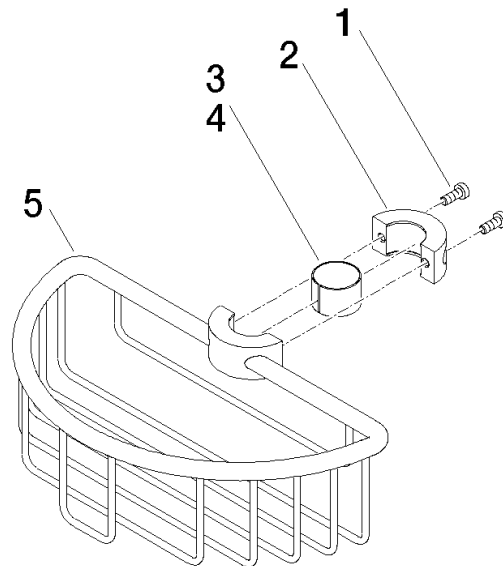

Shower basket for subsequent mounting on riser - Brushed Platinum

IMO

82 290 970

- width 200mm
- height 62 mm
- 125mm projection

Fits: IMO, LULU, MADISON, MEM, TARA, CL.1, LISSÉ, VAIA, META, CYO

	Brushed Platinum	82 290 970-06
	Chrome	82 290 970-00
	Platinum	82 290 970-08
	Durabress (23kt Gold)	82 290 970-09
	Dark Chrome	82 290 970-19
	Light Gold	82 290 970-26
	Brushed Light Gold	82 290 970-27
	Brushed Durabress (23kt Gold)	82 290 970-28
	Matte Black	82 290 970-33
	Brushed Bronze	82 290 970-42
	Brushed Champagne (22kt Gold)	82 290 970-46
	Champagne (22kt Gold)	82 290 970-47
	Brushed Chrome	82 290 970-93
	Brushed Dark Platinum	82 290 970-99

82 290 970

mm [inches]

82 290 970

Parts for other finishes can be found here: [Chrome](#)

### Spare parts list

No.	Item Number	Name	Quantity used	Delivery time
1	09 30 30 054 90	screw	4	2
2	08 17 97 520-06	holder	1	10
3	08 18 40 520 90	sleeve	1	2
4	08 18 40 521 90	sleeve	1	2
5	08 18 90 908-06	basket	1	60