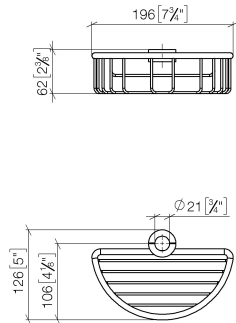

Shower basket for subsequent mounting on riser - Platinum

IMO

82 290 970

- width 200mm
- height 62 mm
- 125mm projection

Fits: IMO, LULU, MADISON, MEM, TARA, CL.1, LISSÉ, VAIA, META, CYO

	Platinum	82 290 970-08
	Chrome	82 290 970-00
	Brushed Platinum	82 290 970-06
	Durabass (23kt Gold)	82 290 970-09
	Dark Chrome	82 290 970-19
	Light Gold	82 290 970-26
	Brushed Light Gold	82 290 970-27
	Brushed Durabass (23kt Gold)	82 290 970-28
	Matte Black	82 290 970-33
	Brushed Bronze	82 290 970-42
	Brushed Champagne (22kt Gold)	82 290 970-46
	Champagne (22kt Gold)	82 290 970-47
	Brushed Chrome	82 290 970-93
	Brushed Dark Platinum	82 290 970-99

82 290 970

mm [inches]

82 290 970

Parts for other finishes can be found here: [Chrome](#)

Spare parts list

No.	Item Number	Name	Quantity used	Delivery time
1	09 30 30 054 90	screw	4	2
2	08 17 97 520-08	holder	1	60
3	08 18 40 520 90	sleeve	1	2
4	08 18 40 521 90	sleeve	1	2
5	08 18 90 908-08	basket	1	60