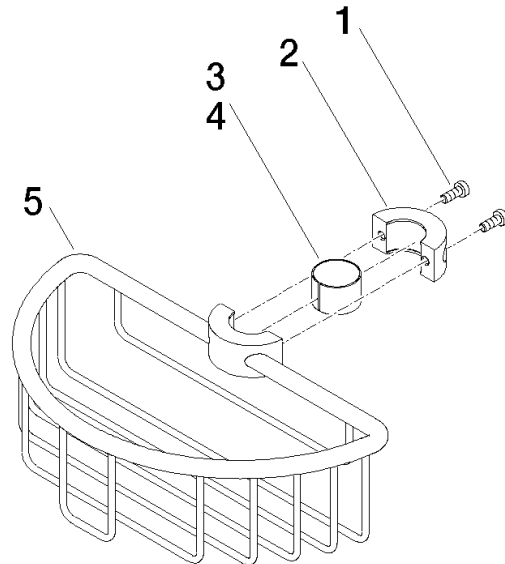

Shower basket for subsequent mounting on riser - Platinum

IMO

82 290 970

- width 200mm
- height 62 mm
- 125mm projection

Fits: IMO, LULU, MADISON, MEM, TARA, CL.1, LISSÉ, VAIA, META, CYO

	Platinum	82 290 970-08
	Chrome	82 290 970-00
	Brushed Platinum	82 290 970-06
	Durabass (23kt Gold)	82 290 970-09
	Dark Chrome	82 290 970-19
	Light Gold	82 290 970-26
	Brushed Light Gold	82 290 970-27
	Brushed Durabass (23kt Gold)	82 290 970-28
	Matte Black	82 290 970-33
	Brushed Bronze	82 290 970-42
	Brushed Champagne (22kt Gold)	82 290 970-46
	Champagne (22kt Gold)	82 290 970-47
	Brushed Chrome	82 290 970-93
	Brushed Dark Platinum	82 290 970-99

82 290 970

mm [inches]

82 290 970

Parts for other finishes can be found here: [Chrome](#)

Spare parts list

No.	Item Number	Name	Quantity used	Delivery time
1	09 30 30 054 90	screw	4	2
2	08 17 97 520-08	holder	1	60
3	08 18 40 520 90	sleeve	1	2
4	08 18 40 521 90	sleeve	1	2
5	08 18 90 908-08	basket	1	60