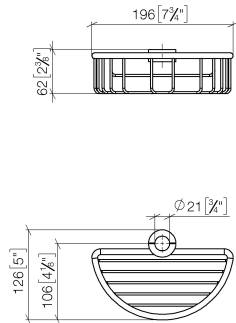

Shower basket for subsequent mounting on riser - Dark Chrome

IMO

82 290 970

- width 200mm
- height 62 mm
- 125mm projection

Fits: IMO, LULU, MADISON, MEM, TARA, CL.1, LISSÉ, VAIA, META, CYO

	Dark Chrome	82 290 970-19
	Chrome	82 290 970-00
	Brushed Platinum	82 290 970-06
	Platinum	82 290 970-08
	Durabronze (23kt Gold)	82 290 970-09
	Light Gold	82 290 970-26
	Brushed Light Gold	82 290 970-27
	Brushed Durabronze (23kt Gold)	82 290 970-28
	Matte Black	82 290 970-33
	Brushed Bronze	82 290 970-42
	Brushed Champagne (22kt Gold)	82 290 970-46
	Champagne (22kt Gold)	82 290 970-47
	Brushed Chrome	82 290 970-93
	Brushed Dark Platinum	82 290 970-99

82 290 970

mm [inches]

82 290 970

Parts for other
finishes can be found
here: [Chrome](#)