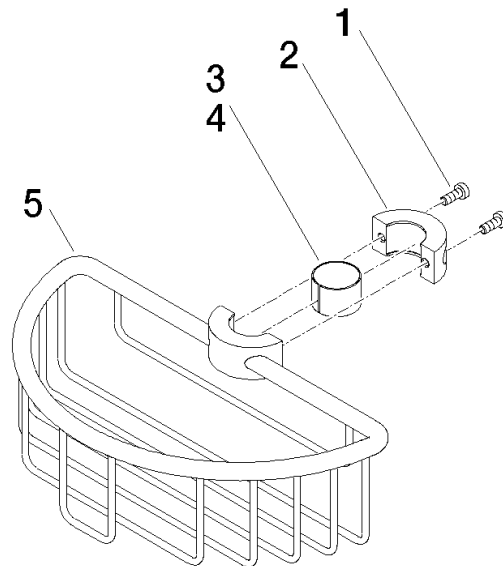

Shower basket for subsequent mounting on riser - Light Gold

IMO

82 290 970

- width 200mm
- height 62 mm
- 125mm projection

Fits: IMO, LULU, MADISON, MEM, TARA, CL.1, LISSÉ, VAIA, META, CYO

	Light Gold	82 290 970-26
	Chrome	82 290 970-00
	Brushed Platinum	82 290 970-06
	Platinum	82 290 970-08
	Durabronze (23kt Gold)	82 290 970-09
	Dark Chrome	82 290 970-19
	Brushed Light Gold	82 290 970-27
	Brushed Durabronze (23kt Gold)	82 290 970-28
	Matte Black	82 290 970-33
	Brushed Bronze	82 290 970-42
	Brushed Champagne (22kt Gold)	82 290 970-46
	Champagne (22kt Gold)	82 290 970-47
	Brushed Chrome	82 290 970-93
	Brushed Dark Platinum	82 290 970-99

82 290 970

mm [inches]

82 290 970

Parts for other finishes can be found here: [Chrome](#)

Spare parts list

No.	Item Number	Name	Quantity used	Delivery time
1	09 30 30 054 90	screw	4	2
2	08 17 97 520-26	holder	1	60
3	08 18 40 520 90	sleeve	1	2
4	08 18 40 521 90	sleeve	1	2
5	08 18 90 908-26	basket	1	60