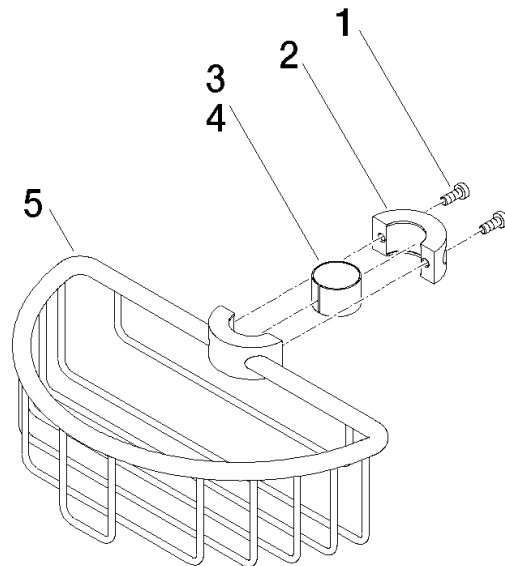

Shower basket for subsequent mounting on riser - Brushed Durabross (23kt Gold)

IMO

82 290 970

- width 200mm
- height 62 mm
- 125mm projection

Fits: IMO, LULU, MADISON, MEM, TARA, CL.1, LISSÉ, VAIA, META, CYO

Shower basket for subsequent mounting on riser - Brushed Durabronze (23kt Gold)

IMO

82 290 970
mm [inches]

Shower basket for subsequent mounting on riser - Brushed Durabrass (23kt Gold)

IMO

82 290 970
Parts for other
finishes can be found
here: Chrome

Spare parts list

No.	Item Number	Name	Quantity used	Delivery time
1	09 30 30 054 90	screw	4	2
2	08 17 97 520-28	holder	1	20
3	08 18 40 520 90	sleeve	1	2
4	08 18 40 521 90	sleeve	1	2
5	08 18 90 908-28	basket	1	20