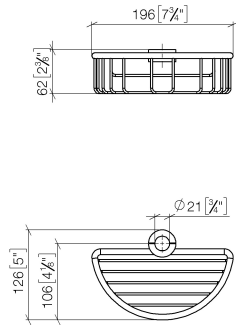

Shower basket for subsequent mounting on riser - Brushed Durabross (23kt Gold)

IMO

82 290 970

- width 200mm
- height 62 mm
- 125mm projection

Fits: IMO, LULU, MADISON, MEM, TARA, CL.1, LISSÉ, VAIA, META, CYO

Shower basket for subsequent mounting on riser - Brushed Durabronze (23kt Gold)

IMO

82 290 970
mm [inches]

Shower basket for subsequent mounting on riser - Brushed Durabrass (23kt Gold)

IMO

82 290 970
Parts for other
finishes can be found
here: Chrome

Spare parts list

No.	Item Number	Name	Quantity used	Delivery time
1	09 30 30 054 90	screw	4	2
2	08 17 97 520-28	holder	1	20
3	08 18 40 520 90	sleeve	1	2
4	08 18 40 521 90	sleeve	1	2
5	08 18 90 908-28	basket	1	20