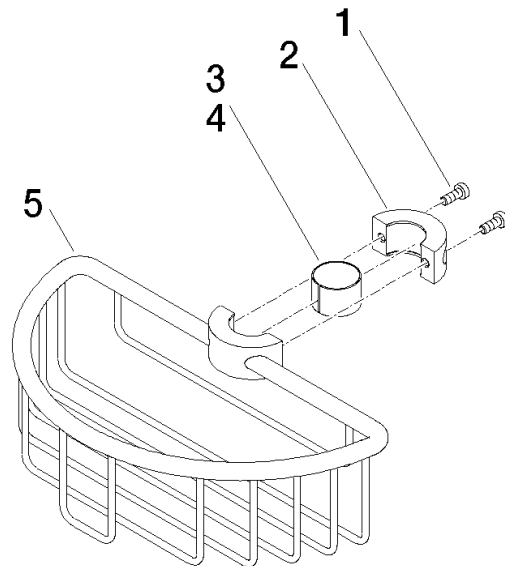

Shower basket for subsequent mounting on riser - Matte Black

IMO

82 290 970

- width 200mm
- height 62 mm
- 125mm projection

Fits: IMO, LULU, MADISON, MEM, TARA, CL.1, LISSÉ, VAIA, META, CYO

	Matte Black	82 290 970-33
	Chrome	82 290 970-00
	Brushed Platinum	82 290 970-06
	Platinum	82 290 970-08
	Durabrand (23kt Gold)	82 290 970-09
	Dark Chrome	82 290 970-19
	Light Gold	82 290 970-26
	Brushed Light Gold	82 290 970-27
	Brushed Durabrand (23kt Gold)	82 290 970-28
	Brushed Bronze	82 290 970-42
	Brushed Champagne (22kt Gold)	82 290 970-46
	Champagne (22kt Gold)	82 290 970-47
	Brushed Chrome	82 290 970-93
	Brushed Dark Platinum	82 290 970-99

82 290 970

mm [inches]

82 290 970

Parts for other finishes can be found here: [Chrome](#)

### Spare parts list

No.	Item Number	Name	Quantity used	Delivery time
1	09 30 30 054 90	screw	4	2
2	08 17 97 520-33	holder	1	60
3	08 18 40 520 90	sleeve	1	2
4	08 18 40 521 90	sleeve	1	2
5	08 18 90 908-33	basket	1	60