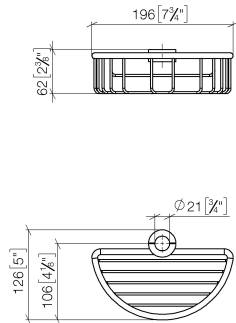

Shower basket for subsequent mounting on riser - Matte Black

IMO

82 290 970

- width 200mm
- height 62 mm
- 125mm projection

Fits: IMO, LULU, MADISON, MEM, TARA, CL.1, LISSÉ, VAIA, META, CYO

	Matte Black	82 290 970-33
	Chrome	82 290 970-00
	Brushed Platinum	82 290 970-06
	Platinum	82 290 970-08
	Durabrand (23kt Gold)	82 290 970-09
	Dark Chrome	82 290 970-19
	Light Gold	82 290 970-26
	Brushed Light Gold	82 290 970-27
	Brushed Durabrand (23kt Gold)	82 290 970-28
	Brushed Bronze	82 290 970-42
	Brushed Champagne (22kt Gold)	82 290 970-46
	Champagne (22kt Gold)	82 290 970-47
	Brushed Chrome	82 290 970-93
	Brushed Dark Platinum	82 290 970-99

82 290 970

mm [inches]

82 290 970

Parts for other finishes can be found here: [Chrome](#)

### Spare parts list

No.	Item Number	Name	Quantity used	Delivery time
1	09 30 30 054 90	screw	4	2
2	08 17 97 520-33	holder	1	60
3	08 18 40 520 90	sleeve	1	2
4	08 18 40 521 90	sleeve	1	2
5	08 18 90 908-33	basket	1	60