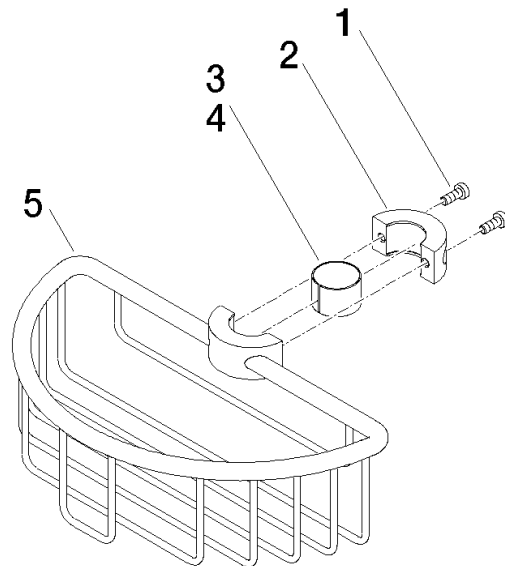

Shower basket for subsequent mounting on riser - Champagne (22kt Gold)

IMO

82 290 970

- width 200mm
- height 62 mm
- 125mm projection

Fits: IMO, LULU, MADISON, MEM, TARA, CL.1, LISSÉ, VAIA, META, CYO

	Champagne (22kt Gold)	82 290 970-47
	Chrome	82 290 970-00
	Brushed Platinum	82 290 970-06
	Platinum	82 290 970-08
	Durabrand (23kt Gold)	82 290 970-09
	Dark Chrome	82 290 970-19
	Light Gold	82 290 970-26
	Brushed Light Gold	82 290 970-27
	Brushed Durabrand (23kt Gold)	82 290 970-28
	Matte Black	82 290 970-33
	Brushed Bronze	82 290 970-42
	Brushed Champagne (22kt Gold)	82 290 970-46
	Brushed Chrome	82 290 970-93
	Brushed Dark Platinum	82 290 970-99

82 290 970

mm [inches]

82 290 970

Parts for other finishes can be found here: [Chrome](#)

Spare parts list

No.	Item Number	Name	Quantity used	Delivery time
1	09 30 30 054 90	screw	4	2
2	08 17 97 520-47	holder	1	30
3	08 18 40 520 90	sleeve	1	2
4	08 18 40 521 90	sleeve	1	2
5	08 18 90 908-47	basket	1	30