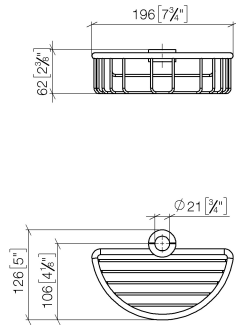

Shower basket for subsequent mounting on riser - Champagne (22kt Gold)

IMO

82 290 970

- width 200mm
- height 62 mm
- 125mm projection

Fits: IMO, LULU, MADISON, MEM, TARA, CL.1, LISSÉ, VAIA, META, CYO

	Champagne (22kt Gold)	82 290 970-47
	Chrome	82 290 970-00
	Brushed Platinum	82 290 970-06
	Platinum	82 290 970-08
	Durabrand (23kt Gold)	82 290 970-09
	Dark Chrome	82 290 970-19
	Light Gold	82 290 970-26
	Brushed Light Gold	82 290 970-27
	Brushed Durabrand (23kt Gold)	82 290 970-28
	Matte Black	82 290 970-33
	Brushed Bronze	82 290 970-42
	Brushed Champagne (22kt Gold)	82 290 970-46
	Brushed Chrome	82 290 970-93
	Brushed Dark Platinum	82 290 970-99

82 290 970

mm [inches]

82 290 970

Parts for other finishes can be found here: [Chrome](#)

Spare parts list

No.	Item Number	Name	Quantity used	Delivery time
1	09 30 30 054 90	screw	4	2
2	08 17 97 520-47	holder	1	30
3	08 18 40 520 90	sleeve	1	2
4	08 18 40 521 90	sleeve	1	2
5	08 18 90 908-47	basket	1	30