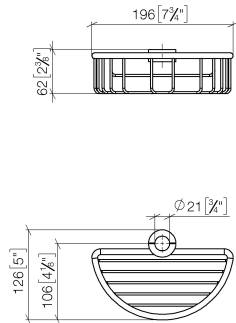

Shower basket for subsequent mounting on riser - Brushed Dark Platinum

IMO

82 290 970

- width 200mm
- height 62 mm
- 125mm projection

Fits: IMO, LULU, MADISON, MEM, TARA, CL.1, LISSÉ, VAIA, META, CYO

	Brushed Dark Platinum	82 290 970-99
	Chrome	82 290 970-00
	Brushed Platinum	82 290 970-06
	Platinum	82 290 970-08
	Durabrand (23kt Gold)	82 290 970-09
	Dark Chrome	82 290 970-19
	Light Gold	82 290 970-26
	Brushed Light Gold	82 290 970-27
	Brushed Durabrand (23kt Gold)	82 290 970-28
	Matte Black	82 290 970-33
	Brushed Bronze	82 290 970-42
	Brushed Champagne (22kt Gold)	82 290 970-46
	Champagne (22kt Gold)	82 290 970-47
	Brushed Chrome	82 290 970-93

82 290 970

mm [inches]

82 290 970

Parts for other finishes can be found here: [Chrome](#)

Spare parts list

No.	Item Number	Name	Quantity used	Delivery time
1	09 30 30 054 90	screw	4	2
2	08 17 97 520-99	holder	1	30
3	08 18 40 520 90	sleeve	1	2
4	08 18 40 521 90	sleeve	1	2
5	08 18 90 908-99	basket	1	30