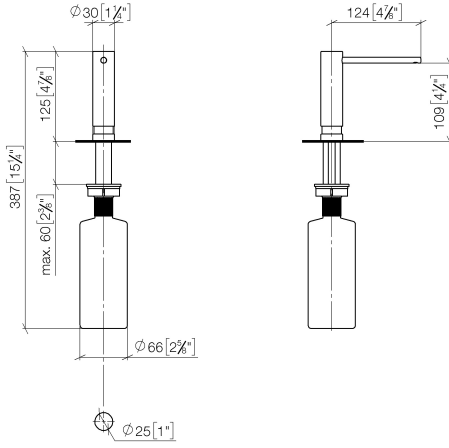

**Dispenser without rosette - Brushed Platinum**

ELIO

82 424 970

- 124mm projection
- 500 ml bottle
- can be filled from the top
- rotating pump head
- height 125 mm
- width 30mm
- hole diameter 25 mm

Fits ELIO, ENO, MEM, META SQUARE, SYNC and TARA ULTRA

Fits: ELIO, MEM, ENO, SYNC, TARA ULTRA, META SQUARE

	Brushed Platinum	82 424 970-06
	Chrome	82 424 970-00
	Platinum	82 424 970-08
	Durabrand (23kt Gold)	82 424 970-09
	Dark Chrome	82 424 970-19
	Brushed Durabrand (23kt Gold)	82 424 970-28
	Matte Black	82 424 970-33
	Brushed Champagne (22kt Gold)	82 424 970-46
	Champagne (22kt Gold)	82 424 970-47
	Brushed Chrome	82 424 970-93
	Brushed Dark Platinum	82 424 970-99

82 424 970

mm [inches]

82 424 970

Parts for other  
finishes can be found  
here: [Chrome](#)

### Spare parts list

No.	Item Number	Name	Quantity used	Delivery time
	90 10 10 539 00-06	dispenser	5	10