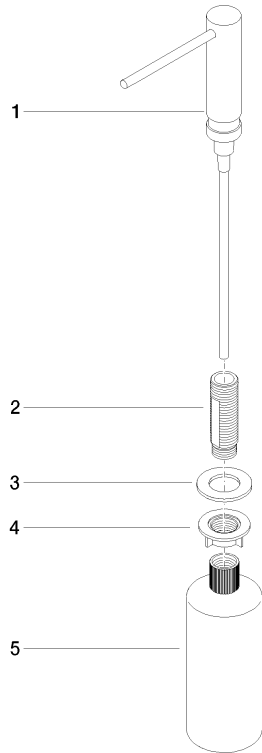

**Dispenser without rosette - Brushed Platinum**

ELIO

82 424 970

- 124mm projection
- 500 ml bottle
- can be filled from the top
- rotating pump head
- height 125 mm
- width 30mm
- hole diameter 25 mm

Fits ELIO, ENO, MEM, META SQUARE, SYNC and TARA ULTRA

Fits: ELIO, MEM, ENO, SYNC, TARA ULTRA, META SQUARE

	Brushed Platinum	82 424 970-06
	Chrome	82 424 970-00
	Platinum	82 424 970-08
	Durabrand (23kt Gold)	82 424 970-09
	Dark Chrome	82 424 970-19
	Brushed Durabrand (23kt Gold)	82 424 970-28
	Matte Black	82 424 970-33
	Brushed Champagne (22kt Gold)	82 424 970-46
	Champagne (22kt Gold)	82 424 970-47
	Brushed Chrome	82 424 970-93
	Brushed Dark Platinum	82 424 970-99

82 424 970

mm [inches]

82 424 970

Parts for other  
finishes can be found  
here: [Chrome](#)

### Spare parts list

No.	Item Number	Name	Quantity used	Delivery time
	90 10 10 539 00-06	dispenser	5	10