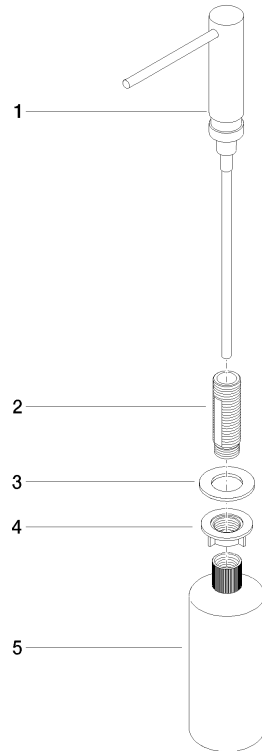

Dispenser without rosette - Durabronz (23kt Gold)

ELIO

82 424 970

- 124mm projection
- 500 ml bottle
- can be filled from the top
- rotating pump head
- height 125 mm
- width 30mm
- hole diameter 25 mm

Fits ELIO, ENO, MEM, META SQUARE, SYNC and TARA ULTRA

Fits: ELIO, MEM, ENO, SYNC, TARA ULTRA, META SQUARE

	Durabronz (23kt Gold)	82 424 970-09
	Chrome	82 424 970-00
	Brushed Platinum	82 424 970-06
	Platinum	82 424 970-08
	Dark Chrome	82 424 970-19
	Brushed Durabronz (23kt Gold)	82 424 970-28
	Matte Black	82 424 970-33
	Brushed Champagne (22kt Gold)	82 424 970-46
	Champagne (22kt Gold)	82 424 970-47
	Brushed Chrome	82 424 970-93
	Brushed Dark Platinum	82 424 970-99

82 424 970

mm [inches]

82 424 970

Parts for other finishes can be found here: [Chrome](#)

Spare parts list

No.	Item Number	Name	Quantity used	Delivery time
1	90 10 10 539 00-09	dispenser	1	40
2	08 10 10 527 90	holder	1	2
3	09 14 05 014 90	seal	1	2
4	08 10 10 517 90	nut	1	2
5	90 10 10 603 00 90	container	1	2