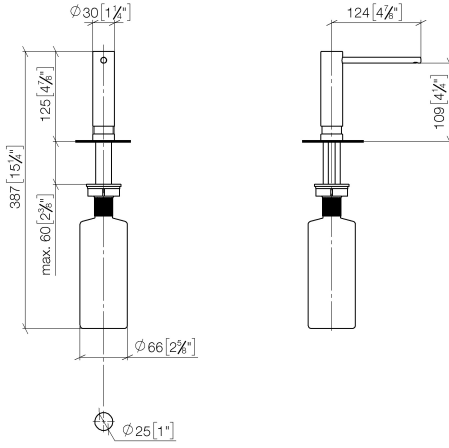

Dispenser without rosette - Brushed Chrome

ELIO

82 424 970

- 124mm projection
- 500 ml bottle
- can be filled from the top
- rotating pump head
- height 125 mm
- width 30mm
- hole diameter 25 mm

Fits ELIO, ENO, MEM, META SQUARE, SYNC and TARA ULTRA

Fits: ELIO, MEM, ENO, SYNC, TARA ULTRA, META SQUARE

	Brushed Chrome	82 424 970-93
	Chrome	82 424 970-00
	Brushed Platinum	82 424 970-06
	Platinum	82 424 970-08
	Durabrand (23kt Gold)	82 424 970-09
	Dark Chrome	82 424 970-19
	Brushed Durabrand (23kt Gold)	82 424 970-28
	Matte Black	82 424 970-33
	Brushed Champagne (22kt Gold)	82 424 970-46
	Champagne (22kt Gold)	82 424 970-47
	Brushed Dark Platinum	82 424 970-99

Dispenser without rosette - Brushed Chrome

ELIO

82 424 970

mm [inches]

82 424 970

Parts for other
finishes can be found
here: [Chrome](#)

Dispenser without rosette - Brushed Chrome

ELIO

82 424 970

Spare parts list

No.	Item Number	Name	Quantity used	Delivery time
	90 10 10 539 00-93	dispenser	5	20