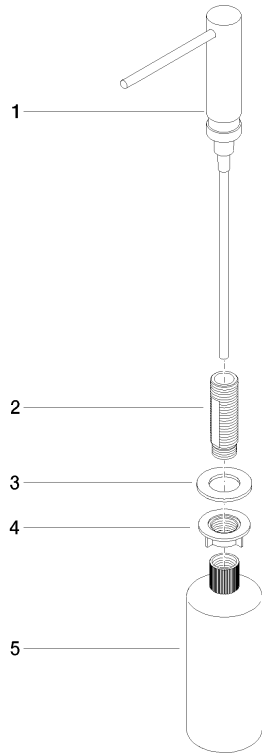

Dispenser without rosette - Brushed Chrome

ELIO

82 424 970

- 124mm projection
- 500 ml bottle
- can be filled from the top
- rotating pump head
- height 125 mm
- width 30mm
- hole diameter 25 mm

Fits ELIO, ENO, MEM, META SQUARE, SYNC and TARA ULTRA

Fits: ELIO, MEM, ENO, SYNC, TARA ULTRA, META SQUARE

	Brushed Chrome	82 424 970-93
	Chrome	82 424 970-00
	Brushed Platinum	82 424 970-06
	Platinum	82 424 970-08
	Durabrand (23kt Gold)	82 424 970-09
	Dark Chrome	82 424 970-19
	Brushed Durabrand (23kt Gold)	82 424 970-28
	Matte Black	82 424 970-33
	Brushed Champagne (22kt Gold)	82 424 970-46
	Champagne (22kt Gold)	82 424 970-47
	Brushed Dark Platinum	82 424 970-99

Dispenser without rosette - Brushed Chrome

ELIO

82 424 970

mm [inches]

82 424 970

Parts for other
finishes can be found
here: [Chrome](#)

Dispenser without rosette - Brushed Chrome

ELIO

82 424 970

Spare parts list

No.	Item Number	Name	Quantity used	Delivery time
	90 10 10 539 00-93	dispenser	5	20