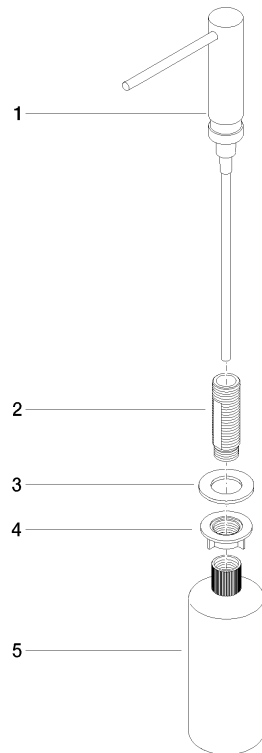

Dispenser without rosette - Brushed Dark Platinum

ELIO

82 424 970

- 124mm projection
- 500 ml bottle
- can be filled from the top
- rotating pump head
- height 125 mm
- width 30mm
- hole diameter 25 mm

Fits ELIO, ENO, MEM, META SQUARE, SYNC and TARA ULTRA

Fits: ELIO, MEM, ENO, SYNC, TARA ULTRA, META SQUARE

	Brushed Dark Platinum	82 424 970-99
	Chrome	82 424 970-00
	Brushed Platinum	82 424 970-06
	Platinum	82 424 970-08
	Durabress (23kt Gold)	82 424 970-09
	Dark Chrome	82 424 970-19
	Brushed Durabress (23kt Gold)	82 424 970-28
	Matte Black	82 424 970-33
	Brushed Champagne (22kt Gold)	82 424 970-46
	Champagne (22kt Gold)	82 424 970-47
	Brushed Chrome	82 424 970-93

82 424 970

mm [inches]

82 424 970

Parts for other
finishes can be found
here: [Chrome](#)

Dispenser without rosette - Brushed Dark Platinum

ELIO

82 424 970

Spare parts list

No.	Item Number	Name	Quantity used	Delivery time
	90 10 10 539 00-99	dispenser	5	30