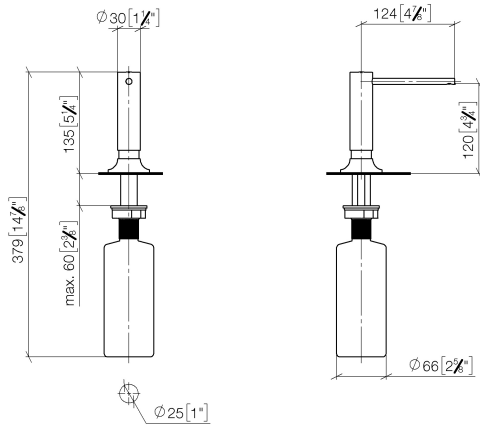

82 434 809 Product version from 7/1/2023

- 140mm projection
- 500 ml bottle
- can be filled from the top
- rotating pump head
- height 124 mm
- rosette Ø 55 mm
- hole diameter 25 mm

	Brushed Platinum	82 434 809-06
	Chrome	82 434 809-00
	Platinum	82 434 809-08
	Durabress (23kt Gold)	82 434 809-09
	Dark Chrome	82 434 809-19
	Brushed Durabress (23kt Gold)	82 434 809-28
	Matte Black	82 434 809-33
	Brushed Champagne (22kt Gold)	82 434 809-46
	Champagne (22kt Gold)	82 434 809-47
	Brushed Chrome	82 434 809-93
	Brushed Dark Platinum	82 434 809-99

82 434 809 Product version from 7/1/2023

mm [inches]

82 434 809 Product version from 7/1/2023

Parts for other finishes can be found here: [Chrome](#)

### Spare parts list

No.	Item Number	Name	Quantity used	Delivery time
1	90 10 10 534 00-06	dispenser	1	30
2	90 27 87 042 00-06	rosette	1	10
3	09 14 10 112 90	seal	1	2
4	08 10 10 527 90	holder	1	2
5	05 23 10 001 00 90	fixing set	1	2
6	90 10 10 603 00 90	container	1	2