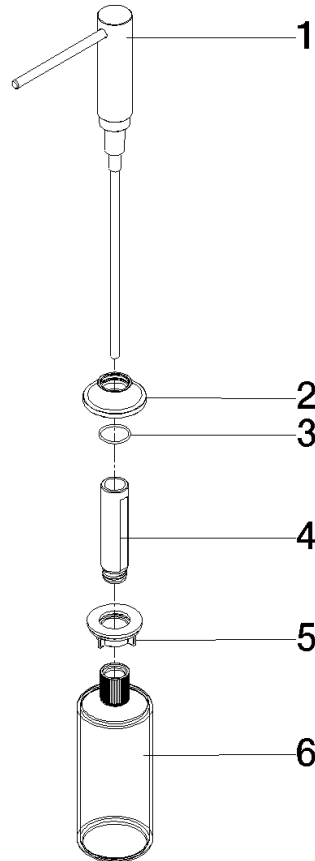

82 434 809 Product version from 7/1/2023

- 140mm projection
- 500 ml bottle
- can be filled from the top
- rotating pump head
- height 124 mm
- rosette Ø 55 mm
- hole diameter 25 mm

	Brushed Platinum	82 434 809-06
	Chrome	82 434 809-00
	Platinum	82 434 809-08
	Durabress (23kt Gold)	82 434 809-09
	Dark Chrome	82 434 809-19
	Brushed Durabress (23kt Gold)	82 434 809-28
	Matte Black	82 434 809-33
	Brushed Champagne (22kt Gold)	82 434 809-46
	Champagne (22kt Gold)	82 434 809-47
	Brushed Chrome	82 434 809-93
	Brushed Dark Platinum	82 434 809-99

82 434 809 Product version from 7/1/2023

mm [inches]

82 434 809 Product version from 7/1/2023

Parts for other finishes can be found here: [Chrome](#)

### Spare parts list

No.	Item Number	Name	Quantity used	Delivery time
1	90 10 10 534 00-06	dispenser	1	30
2	90 27 87 042 00-06	rosette	1	10
3	09 14 10 112 90	seal	1	2
4	08 10 10 527 90	holder	1	2
5	05 23 10 001 00 90	fixing set	1	2
6	90 10 10 603 00 90	container	1	2