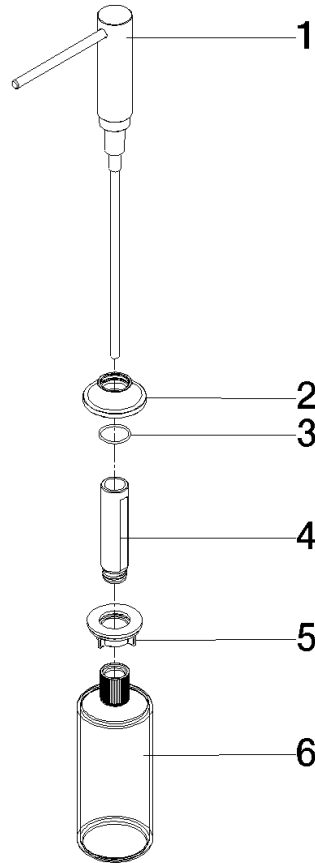

82 434 809

- 140mm projection
- 500 ml bottle
- can be filled from the top
- rotating pump head
- height 124 mm
- rosette Ø 55 mm
- hole diameter 25 mm

	Platinum	82 434 809-08
	Chrome	82 434 809-00
	Brushed Platinum	82 434 809-06
	Durabross (23kt Gold)	82 434 809-09
	Dark Chrome	82 434 809-19
	Brushed Durabross (23kt Gold)	82 434 809-28
	Matte Black	82 434 809-33
	Brushed Champagne (22kt Gold)	82 434 809-46
	Champagne (22kt Gold)	82 434 809-47
	Brushed Chrome	82 434 809-93
	Brushed Dark Platinum	82 434 809-99

82 434 809

mm [inches]

82 434 809

Parts for other finishes can be found here: [Chrome](#)

### Spare parts list

No.	Item Number	Name	Quantity used	Delivery time
1	90 10 10 534 00-08	dispenser	1	40
2	90 27 87 042 00-08	rosette	1	-
Spare part can no longer be ordered, please order the replacement item				
3	09 14 10 112 90	seal	1	2
4	08 10 10 527 90	holder	1	2
5	05 23 10 001 00 90	fixing set	1	2
6	90 10 10 603 00 90	container	1	2