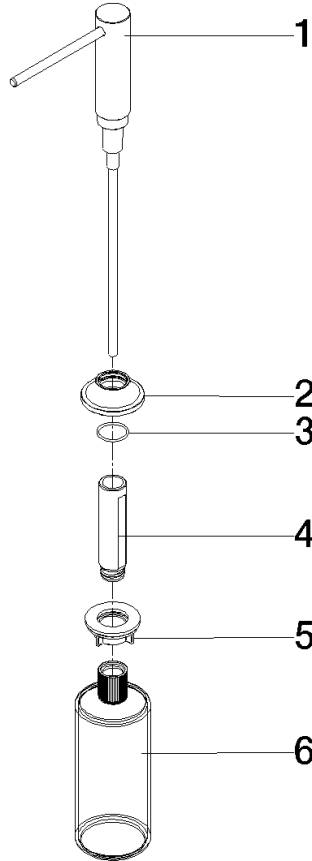

82 434 809

- 140mm projection
- 500 ml bottle
- can be filled from the top
- rotating pump head
- height 124 mm
- rosette Ø 55 mm
- hole diameter 25 mm

	Durabronss (23kt Gold)	82 434 809-09
	Chrome	82 434 809-00
	Brushed Platinum	82 434 809-06
	Platinum	82 434 809-08
	Dark Chrome	82 434 809-19
	Brushed Durabronss (23kt Gold)	82 434 809-28
	Matte Black	82 434 809-33
	Brushed Champagne (22kt Gold)	82 434 809-46
	Champagne (22kt Gold)	82 434 809-47
	Brushed Chrome	82 434 809-93
	Brushed Dark Platinum	82 434 809-99

82 434 809

mm [inches]

82 434 809

Parts for other finishes can be found here: [Chrome](#)

Spare parts list

No.	Item Number	Name	Quantity used	Delivery time
1	90 10 10 534 00-09	dispenser	1	40
2	90 27 87 042 00-09	rosette	1	-
Spare part can no longer be ordered, please order the replacement item				
3	09 14 10 112 90	seal	1	2
4	08 10 10 527 90	holder	1	2
5	05 23 10 001 00 90	fixing set	1	2
6	90 10 10 603 00 90	container	1	2