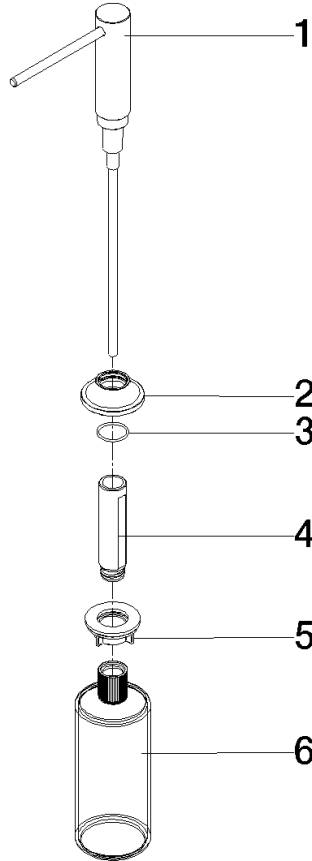

82 434 809

- 140mm projection
- 500 ml bottle
- can be filled from the top
- rotating pump head
- height 124 mm
- rosette Ø 55 mm
- hole diameter 25 mm

	Dark Chrome	82 434 809-19
	Chrome	82 434 809-00
	Brushed Platinum	82 434 809-06
	Platinum	82 434 809-08
	Durabrand (23kt Gold)	82 434 809-09
	Brushed Durabrand (23kt Gold)	82 434 809-28
	Matte Black	82 434 809-33
	Brushed Champagne (22kt Gold)	82 434 809-46
	Champagne (22kt Gold)	82 434 809-47
	Brushed Chrome	82 434 809-93
	Brushed Dark Platinum	82 434 809-99

82 434 809

mm [inches]

82 434 809

Parts for other finishes can be found here: [Chrome](#)

Spare parts list

No.	Item Number	Name	Quantity used	Delivery time
1	90 10 10 534 00-19	dispenser	1	20
2	90 27 87 042 00-19	rosette	1	-
Spare part can no longer be ordered, please order the replacement item				
3	09 14 10 112 90	seal	1	2
4	08 10 10 527 90	holder	1	2
5	05 23 10 001 00 90	fixing set	1	2
6	90 10 10 603 00 90	container	1	2