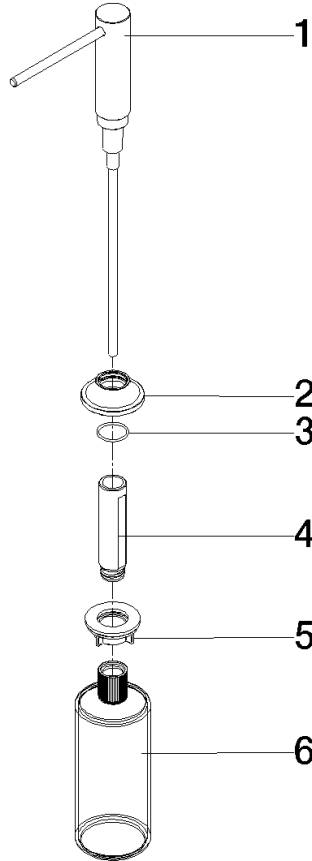

82 434 809

- 140mm projection
- 500 ml bottle
- can be filled from the top
- rotating pump head
- height 124 mm
- rosette Ø 55 mm
- hole diameter 25 mm

	Brushed Durabron (23kt Gold)	82 434 809-28
	Chrome	82 434 809-00
	Brushed Platinum	82 434 809-06
	Platinum	82 434 809-08
	Durabron (23kt Gold)	82 434 809-09
	Dark Chrome	82 434 809-19
	Matte Black	82 434 809-33
	Brushed Champagne (22kt Gold)	82 434 809-46
	Champagne (22kt Gold)	82 434 809-47
	Brushed Chrome	82 434 809-93
	Brushed Dark Platinum	82 434 809-99

82 434 809

mm [inches]

82 434 809

Parts for other finishes can be found here: [Chrome](#)

Spare parts list

No.	Item Number	Name	Quantity used	Delivery time
1	90 10 10 534 00-28	dispenser	1	20
2	90 27 87 042 00-28	rosette	1	-
Spare part can no longer be ordered, please order the replacement item				
3	09 14 10 112 90	seal	1	2
4	08 10 10 527 90	holder	1	2
5	05 23 10 001 00 90	fixing set	1	2
6	90 10 10 603 00 90	container	1	2