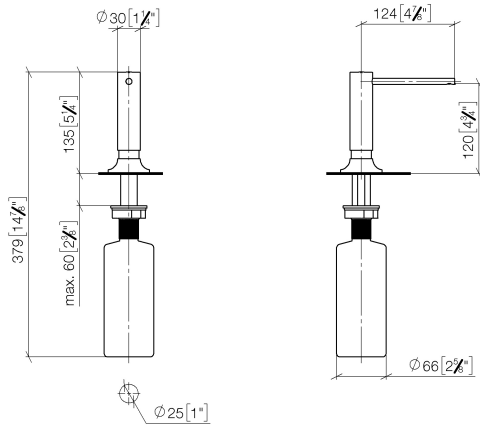

82 434 809

- 140mm projection
- 500 ml bottle
- can be filled from the top
- rotating pump head
- height 124 mm
- rosette Ø 55 mm
- hole diameter 25 mm

	Brushed Durabron (23kt Gold)	82 434 809-28
	Chrome	82 434 809-00
	Brushed Platinum	82 434 809-06
	Platinum	82 434 809-08
	Durabron (23kt Gold)	82 434 809-09
	Dark Chrome	82 434 809-19
	Matte Black	82 434 809-33
	Brushed Champagne (22kt Gold)	82 434 809-46
	Champagne (22kt Gold)	82 434 809-47
	Brushed Chrome	82 434 809-93
	Brushed Dark Platinum	82 434 809-99

82 434 809

mm [inches]

82 434 809

Parts for other finishes can be found here: [Chrome](#)

Spare parts list

No.	Item Number	Name	Quantity used	Delivery time
1	90 10 10 534 00-28	dispenser	1	20
2	90 27 87 042 00-28	rosette	1	-
Spare part can no longer be ordered, please order the replacement item				
3	09 14 10 112 90	seal	1	2
4	08 10 10 527 90	holder	1	2
5	05 23 10 001 00 90	fixing set	1	2
6	90 10 10 603 00 90	container	1	2