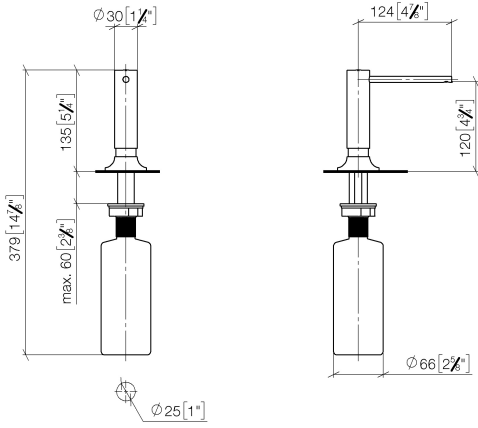

82 434 809

- 140mm projection
- 500 ml bottle
- can be filled from the top
- rotating pump head
- height 124 mm
- rosette Ø 55 mm
- hole diameter 25 mm

	Brushed Champagne (22kt Gold)	82 434 809-46
	Chrome	82 434 809-00
	Brushed Platinum	82 434 809-06
	Platinum	82 434 809-08
	Durabrand (23kt Gold)	82 434 809-09
	Dark Chrome	82 434 809-19
	Brushed Durabrand (23kt Gold)	82 434 809-28
	Matte Black	82 434 809-33
	Champagne (22kt Gold)	82 434 809-47
	Brushed Chrome	82 434 809-93
	Brushed Dark Platinum	82 434 809-99

82 434 809

mm [inches]

82 434 809

Product version from 7/1/2023

Parts for other finishes can be found here: Chrome

VAIA Dispenser with rosette - Brushed Champagne (22kt Gold)

VAIA

82 434 809

Spare parts list

Product version from 7/1/2023

No.	Item Number	Name	Quantity used	Delivery time
	90 10 10 534 00-46	dispenser	6	30