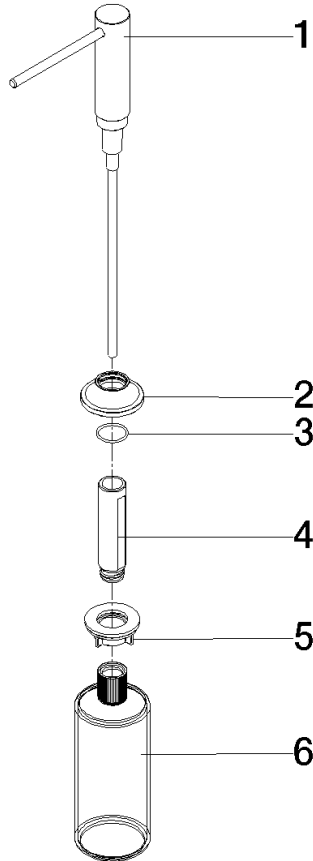

82 434 809

- 140mm projection
- 500 ml bottle
- can be filled from the top
- rotating pump head
- height 124 mm
- rosette Ø 55 mm
- hole diameter 25 mm

	Brushed Champagne (22kt Gold)	82 434 809-46
	Chrome	82 434 809-00
	Brushed Platinum	82 434 809-06
	Platinum	82 434 809-08
	Durabrand (23kt Gold)	82 434 809-09
	Dark Chrome	82 434 809-19
	Brushed Durabrand (23kt Gold)	82 434 809-28
	Matte Black	82 434 809-33
	Champagne (22kt Gold)	82 434 809-47
	Brushed Chrome	82 434 809-93
	Brushed Dark Platinum	82 434 809-99

82 434 809

mm [inches]

82 434 809

Product version from 7/1/2023

Parts for other finishes can be found here: Chrome

VAIA Dispenser with rosette - Brushed Champagne (22kt Gold)

VAIA

82 434 809

Spare parts list

Product version from 7/1/2023

No.	Item Number	Name	Quantity used	Delivery time
	90 10 10 534 00-46	dispenser	6	30