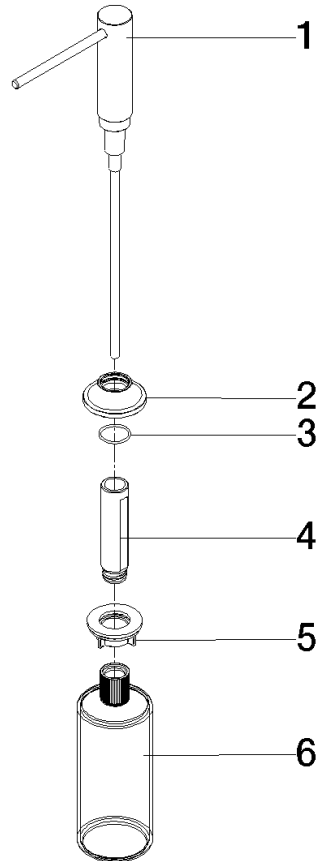

82 434 809

- 140mm projection
- 500 ml bottle
- can be filled from the top
- rotating pump head
- height 124 mm
- rosette Ø 55 mm
- hole diameter 25 mm

	Champagne (22kt Gold)	82 434 809-47
	Chrome	82 434 809-00
	Brushed Platinum	82 434 809-06
	Platinum	82 434 809-08
	Durabronze (23kt Gold)	82 434 809-09
	Dark Chrome	82 434 809-19
	Brushed Durabronze (23kt Gold)	82 434 809-28
	Matte Black	82 434 809-33
	Brushed Champagne (22kt Gold)	82 434 809-46
	Brushed Chrome	82 434 809-93
	Brushed Dark Platinum	82 434 809-99

82 434 809

mm [inches]

82 434 809

Parts for other finishes can be found here: [Chrome](#)

Spare parts list

No.	Item Number	Name	Quantity used	Delivery time
1	90 10 10 534 00-47	dispenser	1	30
2	90 27 87 042 00-47	rosette	1	-
Spare part can no longer be ordered, please order the replacement item				
3	09 14 10 112 90	seal	1	2
4	08 10 10 527 90	holder	1	2
5	05 23 10 001 00 90	fixing set	1	2
6	90 10 10 603 00 90	container	1	2