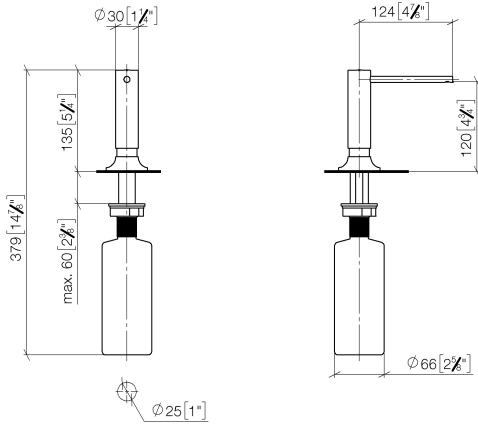

82 434 809

- 140mm projection
- 500 ml bottle
- can be filled from the top
- rotating pump head
- height 124 mm
- rosette Ø 55 mm
- hole diameter 25 mm

	Champagne (22kt Gold)	82 434 809-47
	Chrome	82 434 809-00
	Brushed Platinum	82 434 809-06
	Platinum	82 434 809-08
	Durabronze (23kt Gold)	82 434 809-09
	Dark Chrome	82 434 809-19
	Brushed Durabronze (23kt Gold)	82 434 809-28
	Matte Black	82 434 809-33
	Brushed Champagne (22kt Gold)	82 434 809-46
	Brushed Chrome	82 434 809-93
	Brushed Dark Platinum	82 434 809-99

82 434 809

mm [inches]

82 434 809

Parts for other finishes can be found here: [Chrome](#)

Spare parts list

No.	Item Number	Name	Quantity used	Delivery time
1	90 10 10 534 00-47	dispenser	1	30
2	90 27 87 042 00-47	rosette	1	-
Spare part can no longer be ordered, please order the replacement item				
3	09 14 10 112 90	seal	1	2
4	08 10 10 527 90	holder	1	2
5	05 23 10 001 00 90	fixing set	1	2
6	90 10 10 603 00 90	container	1	2