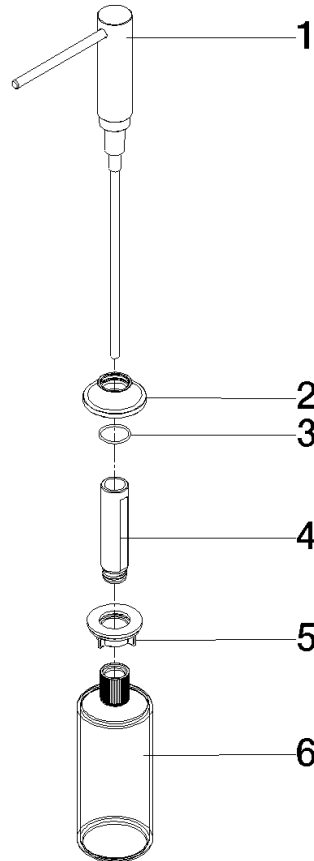

82 434 809

- 140mm projection
- 500 ml bottle
- can be filled from the top
- rotating pump head
- height 124 mm
- rosette Ø 55 mm
- hole diameter 25 mm

	Brushed Chrome	82 434 809-93
	Chrome	82 434 809-00
	Brushed Platinum	82 434 809-06
	Platinum	82 434 809-08
	Durabress (23kt Gold)	82 434 809-09
	Dark Chrome	82 434 809-19
	Brushed Durabress (23kt Gold)	82 434 809-28
	Matte Black	82 434 809-33
	Brushed Champagne (22kt Gold)	82 434 809-46
	Champagne (22kt Gold)	82 434 809-47
	Brushed Dark Platinum	82 434 809-99

82 434 809

mm [inches]

82 434 809

Parts for other finishes can be found here: [Chrome](#)

### Spare parts list

No.	Item Number	Name	Quantity used	Delivery time
1	90 10 10 534 00-93	dispenser	1	20
2	90 27 87 042 00-93	rosette	1	-
Spare part can no longer be ordered, please order the replacement item				
3	09 14 10 112 90	seal	1	2
4	08 10 10 527 90	holder	1	2
5	05 23 10 001 00 90	fixing set	1	2
6	90 10 10 603 00 90	container	1	2