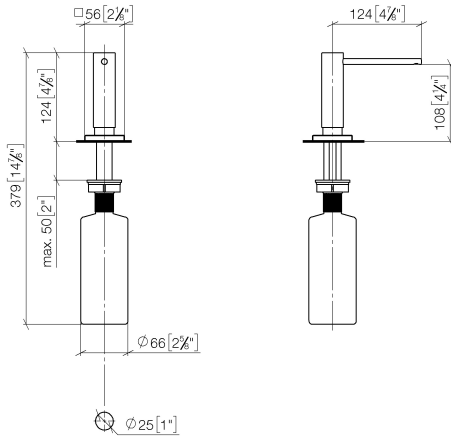

Dispenser with rosette - Brushed Platinum

LOT

82 439 970

- 124mm projection
- 500 ml bottle
- can be filled from the top
- rotating pump head
- height 124 mm
- hole diameter 25 mm
- individual rosette 55 x 55 mm

Fits LOT

	Brushed Platinum	82 439 970-06
	Chrome	82 439 970-00
	Platinum	82 439 970-08
	Durabrand (23kt Gold)	82 439 970-09
	Dark Chrome	82 439 970-19
	Brushed Durabrand (23kt Gold)	82 439 970-28
	Brushed Champagne (22kt Gold)	82 439 970-46
	Champagne (22kt Gold)	82 439 970-47
	Brushed Chrome	82 439 970-93
	Brushed Dark Platinum	82 439 970-99

Dispenser with rosette - Brushed Platinum

LOT

82 439 970

mm [inches]

82 439 970

Parts for other finishes can be found here: [Chrome](#)

Spare parts list

No.	Item Number	Name	Quantity used	Delivery time
1	90 10 10 538 00-06	dispenser	1	10
2	08 27 97 505-06	rosette	1	10
3	08 10 10 624 90	disc	1	2
4	09 14 10 151 90	seal	1	2
5	08 10 10 527 90	holder	1	2
6	09 14 05 014 90	seal	1	2
7	08 10 10 517 90	nut	1	2
8	90 10 10 603 00 90	container	1	2