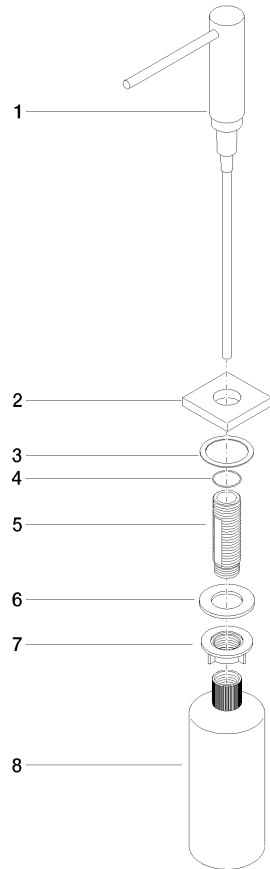

Dispenser with rosette - Brushed Platinum

LOT

82 439 970

- 124mm projection
- 500 ml bottle
- can be filled from the top
- rotating pump head
- height 124 mm
- hole diameter 25 mm
- individual rosette 55 x 55 mm

Fits LOT

	Brushed Platinum	82 439 970-06
	Chrome	82 439 970-00
	Platinum	82 439 970-08
	Durabrand (23kt Gold)	82 439 970-09
	Dark Chrome	82 439 970-19
	Brushed Durabrand (23kt Gold)	82 439 970-28
	Brushed Champagne (22kt Gold)	82 439 970-46
	Champagne (22kt Gold)	82 439 970-47
	Brushed Chrome	82 439 970-93
	Brushed Dark Platinum	82 439 970-99

Dispenser with rosette - Brushed Platinum

LOT

82 439 970

mm [inches]

82 439 970

Parts for other finishes can be found here: [Chrome](#)

Spare parts list

No.	Item Number	Name	Quantity used	Delivery time
1	90 10 10 538 00-06	dispenser	1	10
2	08 27 97 505-06	rosette	1	10
3	08 10 10 624 90	disc	1	2
4	09 14 10 151 90	seal	1	2
5	08 10 10 527 90	holder	1	2
6	09 14 05 014 90	seal	1	2
7	08 10 10 517 90	nut	1	2
8	90 10 10 603 00 90	container	1	2