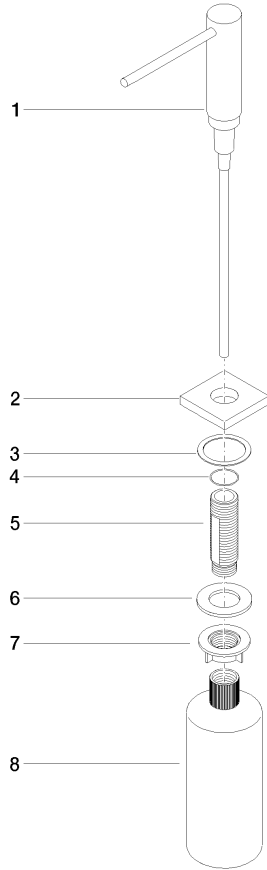

Dispenser with rosette - Durabronz (23kt Gold)

LOT

82 439 970

- 124mm projection
- 500 ml bottle
- can be filled from the top
- rotating pump head
- height 124 mm
- hole diameter 25 mm
- individual rosette 55 x 55 mm

Fits LOT

	Durabronz (23kt Gold)	82 439 970-09
	Chrome	82 439 970-00
	Brushed Platinum	82 439 970-06
	Platinum	82 439 970-08
	Dark Chrome	82 439 970-19
	Brushed Durabronz (23kt Gold)	82 439 970-28
	Brushed Champagne (22kt Gold)	82 439 970-46
	Champagne (22kt Gold)	82 439 970-47
	Brushed Chrome	82 439 970-93
	Brushed Dark Platinum	82 439 970-99

Dispenser with rosette - Durabronz (23kt Gold)

LOT

82 439 970

mm [inches]

82 439 970

Parts for other finishes can be found here: [Chrome](#)

Dispenser with rosette - Durabrass (23kt Gold)

LOT

82 439 970

Spare parts list

No.	Item Number	Name	Quantity used	Delivery time
	90 10 10 538 00-09	dispenser	8	40