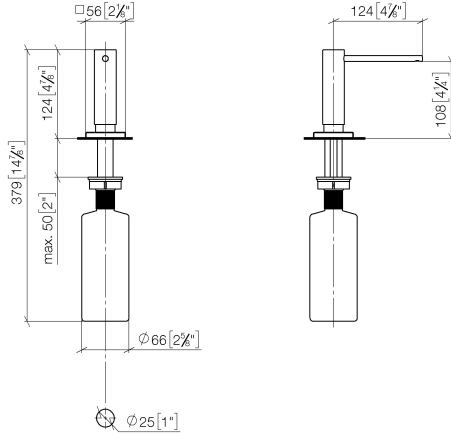

Dispenser with rosette - Durabronz (23kt Gold)

LOT

82 439 970

- 124mm projection
- 500 ml bottle
- can be filled from the top
- rotating pump head
- height 124 mm
- hole diameter 25 mm
- individual rosette 55 x 55 mm

Fits LOT

	Durabronz (23kt Gold)	82 439 970-09
	Chrome	82 439 970-00
	Brushed Platinum	82 439 970-06
	Platinum	82 439 970-08
	Dark Chrome	82 439 970-19
	Brushed Durabronz (23kt Gold)	82 439 970-28
	Brushed Champagne (22kt Gold)	82 439 970-46
	Champagne (22kt Gold)	82 439 970-47
	Brushed Chrome	82 439 970-93
	Brushed Dark Platinum	82 439 970-99

Dispenser with rosette - Durabronz (23kt Gold)

LOT

82 439 970

mm [inches]

82 439 970

Parts for other finishes can be found here: [Chrome](#)

Dispenser with rosette - Durabrass (23kt Gold)

LOT

82 439 970

Spare parts list

No.	Item Number	Name	Quantity used	Delivery time
	90 10 10 538 00-09	dispenser	8	40