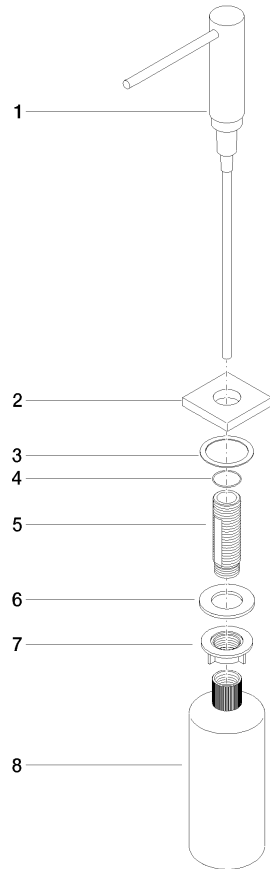

Dispenser with rosette - Brushed Chrome

LOT

82 439 970

- 124mm projection
- 500 ml bottle
- can be filled from the top
- rotating pump head
- height 124 mm
- hole diameter 25 mm
- individual rosette 55 x 55 mm

Fits LOT

	Brushed Chrome	82 439 970-93
	Chrome	82 439 970-00
	Brushed Platinum	82 439 970-06
	Platinum	82 439 970-08
	Durabress (23kt Gold)	82 439 970-09
	Dark Chrome	82 439 970-19
	Brushed Durabress (23kt Gold)	82 439 970-28
	Brushed Champagne (22kt Gold)	82 439 970-46
	Champagne (22kt Gold)	82 439 970-47
	Brushed Dark Platinum	82 439 970-99

Dispenser with rosette - Brushed Chrome

LOT

82 439 970

mm [inches]

82 439 970

Parts for other finishes can be found here: [Chrome](#)

Spare parts list

No.	Item Number	Name	Quantity used	Delivery time
1	90 10 10 538 00-93	dispenser	1	20
2	08 27 97 505-93	rosette	1	20
3	08 10 10 624 90	disc	1	2
4	09 14 10 151 90	seal	1	2
5	08 10 10 527 90	holder	1	2
6	09 14 05 014 90	seal	1	2
7	08 10 10 517 90	nut	1	2
8	90 10 10 603 00 90	container	1	2