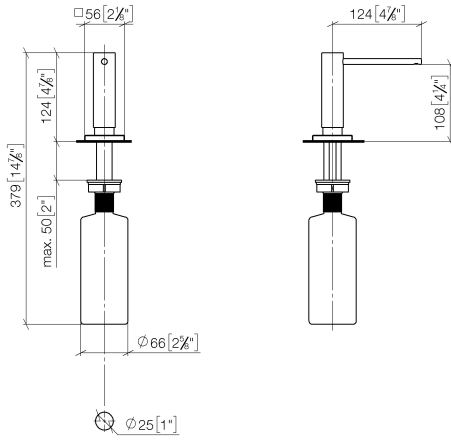

Dispenser with rosette - Brushed Chrome

LOT

82 439 970

- 124mm projection
- 500 ml bottle
- can be filled from the top
- rotating pump head
- height 124 mm
- hole diameter 25 mm
- individual rosette 55 x 55 mm

Fits LOT

	Brushed Chrome	82 439 970-93
	Chrome	82 439 970-00
	Brushed Platinum	82 439 970-06
	Platinum	82 439 970-08
	Durabress (23kt Gold)	82 439 970-09
	Dark Chrome	82 439 970-19
	Brushed Durabress (23kt Gold)	82 439 970-28
	Brushed Champagne (22kt Gold)	82 439 970-46
	Champagne (22kt Gold)	82 439 970-47
	Brushed Dark Platinum	82 439 970-99

Dispenser with rosette - Brushed Chrome

LOT

82 439 970

mm [inches]

82 439 970

Parts for other finishes can be found here: [Chrome](#)

Spare parts list

No.	Item Number	Name	Quantity used	Delivery time
1	90 10 10 538 00-93	dispenser	1	20
2	08 27 97 505-93	rosette	1	20
3	08 10 10 624 90	disc	1	2
4	09 14 10 151 90	seal	1	2
5	08 10 10 527 90	holder	1	2
6	09 14 05 014 90	seal	1	2
7	08 10 10 517 90	nut	1	2
8	90 10 10 603 00 90	container	1	2