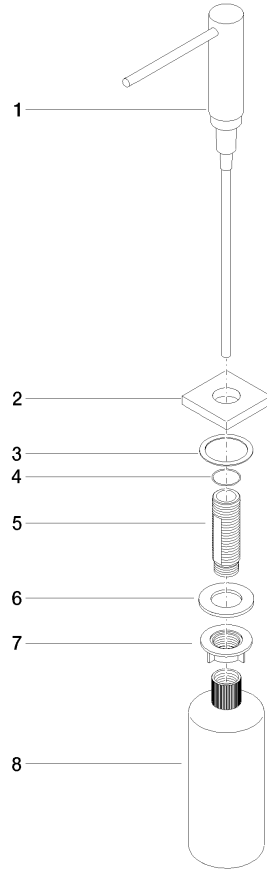

Dispenser with rosette - Brushed Dark Platinum

LOT

82 439 970

- 124mm projection
- 500 ml bottle
- can be filled from the top
- rotating pump head
- height 124 mm
- hole diameter 25 mm
- individual rosette 55 x 55 mm

Fits LOT

	Brushed Dark Platinum	82 439 970-99
	Chrome	82 439 970-00
	Brushed Platinum	82 439 970-06
	Platinum	82 439 970-08
	Durabress (23kt Gold)	82 439 970-09
	Dark Chrome	82 439 970-19
	Brushed Durabress (23kt Gold)	82 439 970-28
	Brushed Champagne (22kt Gold)	82 439 970-46
	Champagne (22kt Gold)	82 439 970-47
	Brushed Chrome	82 439 970-93

82 439 970

mm [inches]

82 439 970

Parts for other finishes can be found here: [Chrome](#)

Dispenser with rosette - Brushed Dark Platinum

LOT

82 439 970

Spare parts list

No.	Item Number	Name	Quantity used	Delivery time
	90 10 10 538 00-99	dispenser	8	30