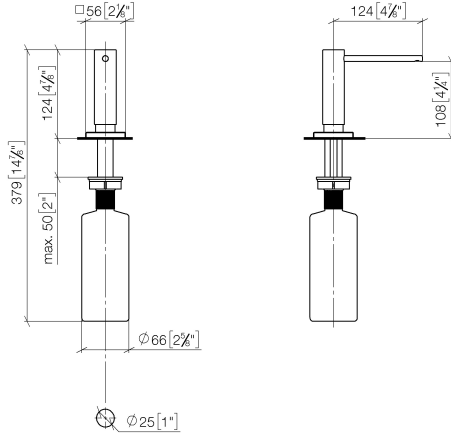

Dispenser with rosette - Brushed Dark Platinum

LOT

82 439 970

- 124mm projection
- 500 ml bottle
- can be filled from the top
- rotating pump head
- height 124 mm
- hole diameter 25 mm
- individual rosette 55 x 55 mm

Fits LOT

	Brushed Dark Platinum	82 439 970-99
	Chrome	82 439 970-00
	Brushed Platinum	82 439 970-06
	Platinum	82 439 970-08
	Durabress (23kt Gold)	82 439 970-09
	Dark Chrome	82 439 970-19
	Brushed Durabress (23kt Gold)	82 439 970-28
	Brushed Champagne (22kt Gold)	82 439 970-46
	Champagne (22kt Gold)	82 439 970-47
	Brushed Chrome	82 439 970-93

82 439 970

mm [inches]

82 439 970

Parts for other finishes can be found here: [Chrome](#)

Dispenser with rosette - Brushed Dark Platinum

LOT

82 439 970

Spare parts list

No.	Item Number	Name	Quantity used	Delivery time
	90 10 10 538 00-99	dispenser	8	30