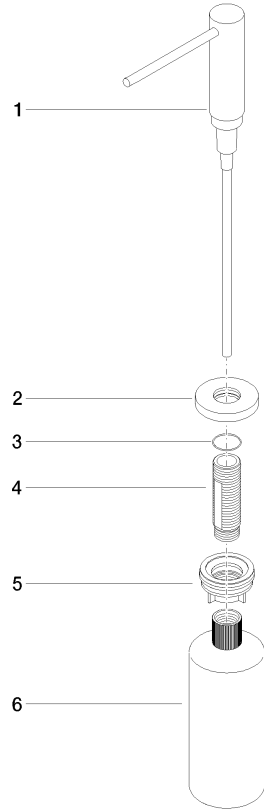

82 444 970

- 124mm projection
- 500 ml bottle
- can be filled from the top
- rotating pump head
- height 124 mm
- rosette Ø 55 mm
- hole diameter 25 mm

Fits ELIO, ENO, MEM, META SQUARE, SYNC, TARA and TARA ULTRA

Fits: ELIO, MEM, TARA, TARA ULTRA, META SQUARE

	Chrome	82 444 970-00
	Brushed Platinum	82 444 970-06
	Platinum	82 444 970-08
	Durabross (23kt Gold)	82 444 970-09
	Dark Chrome	82 444 970-19
	Brushed Durabross (23kt Gold)	82 444 970-28
	Matte Black	82 444 970-33
	Brushed Champagne (22kt Gold)	82 444 970-46
	Champagne (22kt Gold)	82 444 970-47
	Brushed Chrome	82 444 970-93
	Brushed Dark Platinum	82 444 970-99

82 444 970

mm [inches]

82 444 970

Parts for other finishes can be found here: [Brushed](#)  
[Platinum](#)

### Spare parts list

No.	Item Number	Name	Quantity used	Delivery time
1	90 10 10 538 00-00	dispenser	1	10
2	90 27 97 506 00-00	rosette	1	10
3	09 14 10 151 90	seal	1	2
4	08 10 10 527 90	holder	1	2
5	05 23 10 001 00 90	fixing set	1	2
6	90 10 10 603 00 90	container	1	2