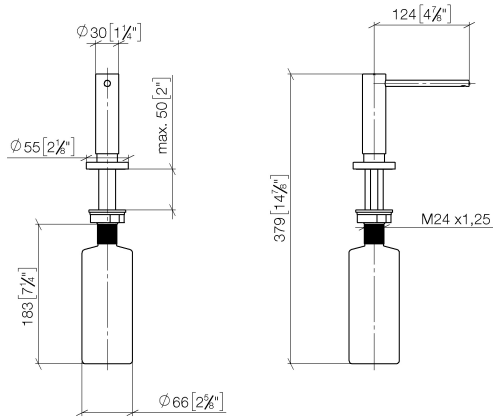

82 444 970

- 124mm projection
- 500 ml bottle
- can be filled from the top
- rotating pump head
- height 124 mm
- rosette Ø 55 mm
- hole diameter 25 mm

Fits ELIO, ENO, MEM, META SQUARE, SYNC, TARA and TARA ULTRA

Fits: ELIO, MEM, TARA, TARA ULTRA, META SQUARE

	Chrome	82 444 970-00
	Brushed Platinum	82 444 970-06
	Platinum	82 444 970-08
	Durabross (23kt Gold)	82 444 970-09
	Dark Chrome	82 444 970-19
	Brushed Durabross (23kt Gold)	82 444 970-28
	Matte Black	82 444 970-33
	Brushed Champagne (22kt Gold)	82 444 970-46
	Champagne (22kt Gold)	82 444 970-47
	Brushed Chrome	82 444 970-93
	Brushed Dark Platinum	82 444 970-99

82 444 970

mm [inches]

82 444 970

Parts for other finishes can be found here: [Brushed](#)  
[Platinum](#)

### Spare parts list

No.	Item Number	Name	Quantity used	Delivery time
1	90 10 10 538 00-00	dispenser	1	10
2	90 27 97 506 00-00	rosette	1	10
3	09 14 10 151 90	seal	1	2
4	08 10 10 527 90	holder	1	2
5	05 23 10 001 00 90	fixing set	1	2
6	90 10 10 603 00 90	container	1	2