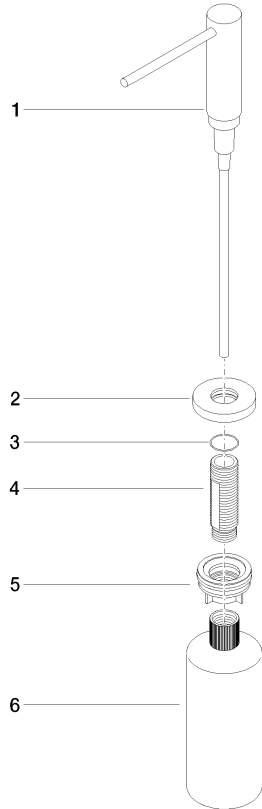

Dispenser with rosette - Brushed Platinum

ELIO

82 444 970

- 124mm projection
- 500 ml bottle
- can be filled from the top
- rotating pump head
- height 124 mm
- rosette Ø 55 mm
- hole diameter 25 mm

Fits ELIO, ENO, MEM, META SQUARE, SYNC, TARA and TARA ULTRA

Fits: ELIO, MEM, TARA, TARA ULTRA, META SQUARE

	Brushed Platinum	82 444 970-06
	Chrome	82 444 970-00
	Platinum	82 444 970-08
	Durabress (23kt Gold)	82 444 970-09
	Dark Chrome	82 444 970-19
	Brushed Durabress (23kt Gold)	82 444 970-28
	Matte Black	82 444 970-33
	Brushed Champagne (22kt Gold)	82 444 970-46
	Champagne (22kt Gold)	82 444 970-47
	Brushed Chrome	82 444 970-93
	Brushed Dark Platinum	82 444 970-99

Dispenser with rosette - Brushed Platinum

82 444 970

mm [inches]

82 444 970

Parts for other
finishes can be found
here: [Chrome](#)

Dispenser with rosette - Brushed Platinum

ELIO

82 444 970

Spare parts list

No.	Item Number	Name	Quantity used	Delivery time
	90 10 10 538 00-06	dispenser	6	10