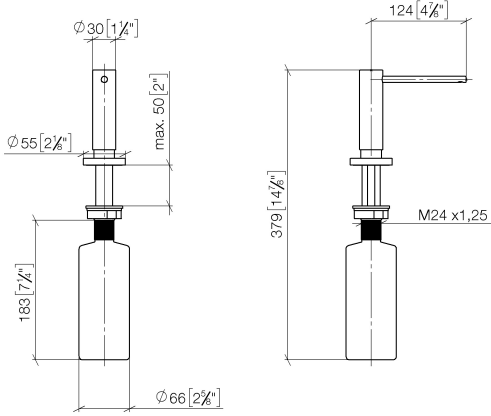

Dispenser with rosette - Brushed Platinum

ELIO

82 444 970

- 124mm projection
- 500 ml bottle
- can be filled from the top
- rotating pump head
- height 124 mm
- rosette Ø 55 mm
- hole diameter 25 mm

Fits ELIO, ENO, MEM, META SQUARE, SYNC, TARA and TARA ULTRA

Fits: ELIO, MEM, TARA, TARA ULTRA, META SQUARE

	Brushed Platinum	82 444 970-06
	Chrome	82 444 970-00
	Platinum	82 444 970-08
	Durabress (23kt Gold)	82 444 970-09
	Dark Chrome	82 444 970-19
	Brushed Durabress (23kt Gold)	82 444 970-28
	Matte Black	82 444 970-33
	Brushed Champagne (22kt Gold)	82 444 970-46
	Champagne (22kt Gold)	82 444 970-47
	Brushed Chrome	82 444 970-93
	Brushed Dark Platinum	82 444 970-99

Dispenser with rosette - Brushed Platinum

82 444 970

mm [inches]

82 444 970

Parts for other
finishes can be found
here: [Chrome](#)

Dispenser with rosette - Brushed Platinum

ELIO

82 444 970

Spare parts list

No.	Item Number	Name	Quantity used	Delivery time
	90 10 10 538 00-06	dispenser	6	10