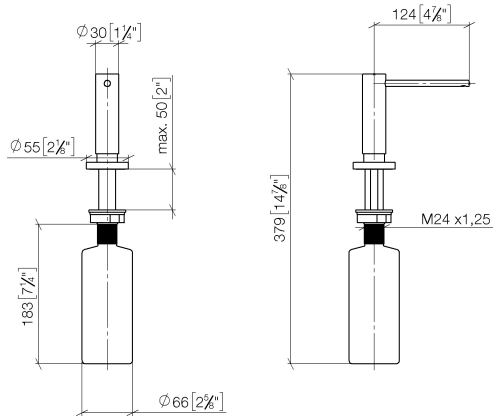

Dispenser with rosette - Platinum

ELIO

82 444 970

- 124mm projection
- 500 ml bottle
- can be filled from the top
- rotating pump head
- height 124 mm
- rosette Ø 55 mm
- hole diameter 25 mm

Fits ELIO, ENO, MEM, META SQUARE, SYNC, TARA and TARA ULTRA

Fits: ELIO, MEM, TARA, TARA ULTRA, META SQUARE

	Platinum	82 444 970-08
	Chrome	82 444 970-00
	Brushed Platinum	82 444 970-06
	Durabrace (23kt Gold)	82 444 970-09
	Dark Chrome	82 444 970-19
	Brushed Durabrace (23kt Gold)	82 444 970-28
	Matte Black	82 444 970-33
	Brushed Champagne (22kt Gold)	82 444 970-46
	Champagne (22kt Gold)	82 444 970-47
	Brushed Chrome	82 444 970-93
	Brushed Dark Platinum	82 444 970-99

82 444 970

mm [inches]

82 444 970

Parts for other finishes can be found here: [Chrome](#)

Spare parts list

No.	Item Number	Name	Quantity used	Delivery time
1	90 10 10 538 00-08	dispenser	1	40
2	90 27 97 506 00-08	rosette	1	40
3	09 14 10 151 90	seal	1	2
4	08 10 10 527 90	holder	1	2
5	05 23 10 001 00 90	fixing set	1	2
6	90 10 10 603 00 90	container	1	2