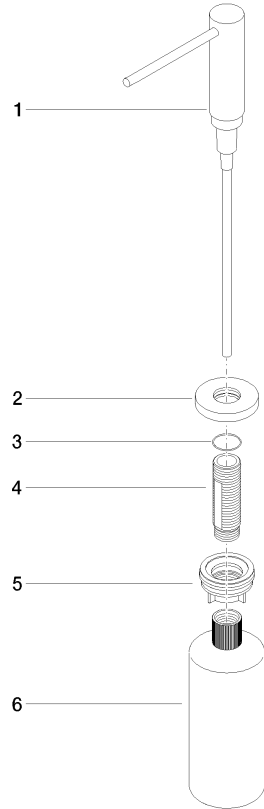

Dispenser with rosette - Platinum

ELIO

82 444 970

- 124mm projection
- 500 ml bottle
- can be filled from the top
- rotating pump head
- height 124 mm
- rosette Ø 55 mm
- hole diameter 25 mm

Fits ELIO, ENO, MEM, META SQUARE, SYNC, TARA and TARA ULTRA

Fits: ELIO, MEM, TARA, TARA ULTRA, META SQUARE

	Platinum	82 444 970-08
	Chrome	82 444 970-00
	Brushed Platinum	82 444 970-06
	Durabrace (23kt Gold)	82 444 970-09
	Dark Chrome	82 444 970-19
	Brushed Durabrace (23kt Gold)	82 444 970-28
	Matte Black	82 444 970-33
	Brushed Champagne (22kt Gold)	82 444 970-46
	Champagne (22kt Gold)	82 444 970-47
	Brushed Chrome	82 444 970-93
	Brushed Dark Platinum	82 444 970-99

82 444 970

mm [inches]

82 444 970

Parts for other finishes can be found here: [Chrome](#)

Spare parts list

No.	Item Number	Name	Quantity used	Delivery time
1	90 10 10 538 00-08	dispenser	1	40
2	90 27 97 506 00-08	rosette	1	40
3	09 14 10 151 90	seal	1	2
4	08 10 10 527 90	holder	1	2
5	05 23 10 001 00 90	fixing set	1	2
6	90 10 10 603 00 90	container	1	2