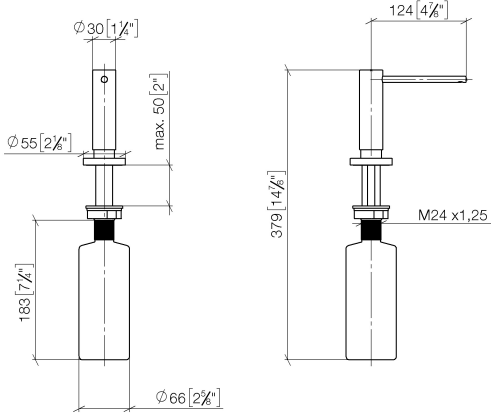

Dispenser with rosette - Durabronss (23kt Gold)

ELIO

82 444 970

- 124mm projection
- 500 ml bottle
- can be filled from the top
- rotating pump head
- height 124 mm
- rosette Ø 55 mm
- hole diameter 25 mm

Fits ELIO, ENO, MEM, META SQUARE, SYNC, TARA and TARA ULTRA

Fits: ELIO, MEM, TARA, TARA ULTRA, META SQUARE

	Durabronss (23kt Gold)	82 444 970-09
	Chrome	82 444 970-00
	Brushed Platinum	82 444 970-06
	Platinum	82 444 970-08
	Dark Chrome	82 444 970-19
	Brushed Durabronss (23kt Gold)	82 444 970-28
	Matte Black	82 444 970-33
	Brushed Champagne (22kt Gold)	82 444 970-46
	Champagne (22kt Gold)	82 444 970-47
	Brushed Chrome	82 444 970-93
	Brushed Dark Platinum	82 444 970-99

Dispenser with rosette - Durabross (23kt Gold)

82 444 970

mm [inches]

82 444 970

Parts for other
finishes can be found
here: [Chrome](#)

Dispenser with rosette - Durabrass (23kt Gold)

ELIO

82 444 970

Spare parts list

No.	Item Number	Name	Quantity used	Delivery time
	90 10 10 538 00-09	dispenser	6	40