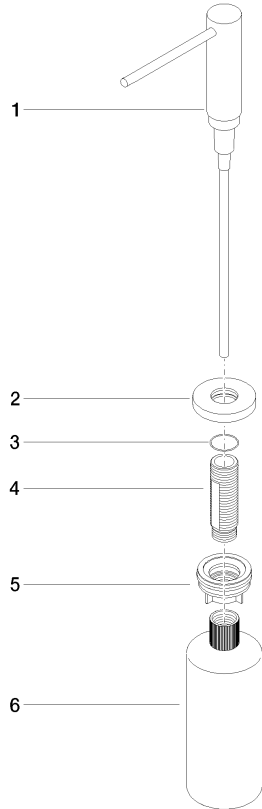

Dispenser with rosette - Durabronss (23kt Gold)

ELIO

82 444 970

- 124mm projection
- 500 ml bottle
- can be filled from the top
- rotating pump head
- height 124 mm
- rosette Ø 55 mm
- hole diameter 25 mm

Fits ELIO, ENO, MEM, META SQUARE, SYNC, TARA and TARA ULTRA

Fits: ELIO, MEM, TARA, TARA ULTRA, META SQUARE

	Durabronss (23kt Gold)	82 444 970-09
	Chrome	82 444 970-00
	Brushed Platinum	82 444 970-06
	Platinum	82 444 970-08
	Dark Chrome	82 444 970-19
	Brushed Durabronss (23kt Gold)	82 444 970-28
	Matte Black	82 444 970-33
	Brushed Champagne (22kt Gold)	82 444 970-46
	Champagne (22kt Gold)	82 444 970-47
	Brushed Chrome	82 444 970-93
	Brushed Dark Platinum	82 444 970-99

Dispenser with rosette - Durabross (23kt Gold)

82 444 970

mm [inches]

82 444 970

Parts for other
finishes can be found
here: [Chrome](#)

Dispenser with rosette - Durabrass (23kt Gold)

ELIO

82 444 970

Spare parts list

No.	Item Number	Name	Quantity used	Delivery time
	90 10 10 538 00-09	dispenser	6	40