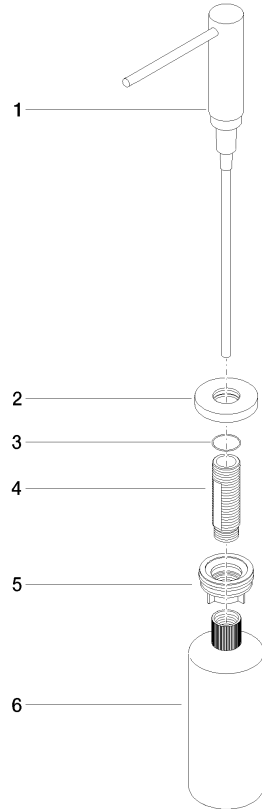

Dispenser with rosette - Dark Chrome

ELIO

82 444 970

- 124mm projection
- 500 ml bottle
- can be filled from the top
- rotating pump head
- height 124 mm
- rosette Ø 55 mm
- hole diameter 25 mm

Fits ELIO, ENO, MEM, META SQUARE, SYNC, TARA and TARA ULTRA

Fits: ELIO, MEM, TARA, TARA ULTRA, META SQUARE

	Dark Chrome	82 444 970-19
	Chrome	82 444 970-00
	Brushed Platinum	82 444 970-06
	Platinum	82 444 970-08
	Durabress (23kt Gold)	82 444 970-09
	Brushed Durabress (23kt Gold)	82 444 970-28
	Matte Black	82 444 970-33
	Brushed Champagne (22kt Gold)	82 444 970-46
	Champagne (22kt Gold)	82 444 970-47
	Brushed Chrome	82 444 970-93
	Brushed Dark Platinum	82 444 970-99

Dispenser with rosette - Dark Chrome

82 444 970

mm [inches]

82 444 970

Parts for other
finishes can be found
here: [Chrome](#)

Dispenser with rosette - Dark Chrome

ELIO

82 444 970

Spare parts list

No.	Item Number	Name	Quantity used	Delivery time
	90 10 10 538 00-19	dispenser	6	20