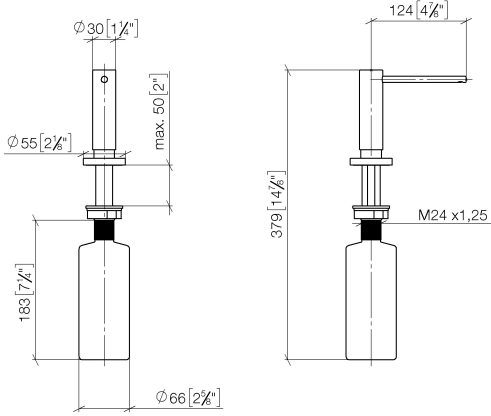

Dispenser with rosette - Dark Chrome

ELIO

82 444 970

- 124mm projection
- 500 ml bottle
- can be filled from the top
- rotating pump head
- height 124 mm
- rosette Ø 55 mm
- hole diameter 25 mm

Fits ELIO, ENO, MEM, META SQUARE, SYNC, TARA and TARA ULTRA

Fits: ELIO, MEM, TARA, TARA ULTRA, META SQUARE

	Dark Chrome	82 444 970-19
	Chrome	82 444 970-00
	Brushed Platinum	82 444 970-06
	Platinum	82 444 970-08
	Durabress (23kt Gold)	82 444 970-09
	Brushed Durabress (23kt Gold)	82 444 970-28
	Matte Black	82 444 970-33
	Brushed Champagne (22kt Gold)	82 444 970-46
	Champagne (22kt Gold)	82 444 970-47
	Brushed Chrome	82 444 970-93
	Brushed Dark Platinum	82 444 970-99

Dispenser with rosette - Dark Chrome

82 444 970

mm [inches]

82 444 970

Parts for other
finishes can be found
here: [Chrome](#)

Dispenser with rosette - Dark Chrome

ELIO

82 444 970

Spare parts list

No.	Item Number	Name	Quantity used	Delivery time
	90 10 10 538 00-19	dispenser	6	20