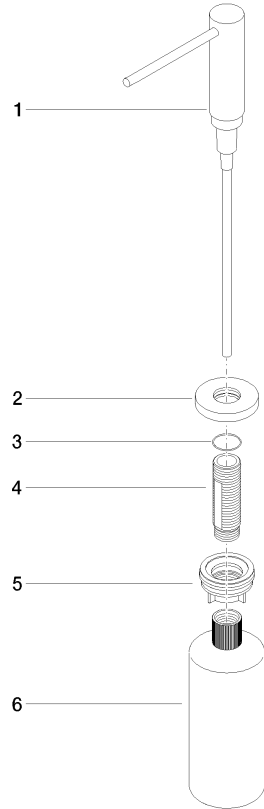

82 444 970

- 124mm projection
- 500 ml bottle
- can be filled from the top
- rotating pump head
- height 124 mm
- rosette Ø 55 mm
- hole diameter 25 mm

Fits ELIO, ENO, MEM, META SQUARE, SYNC, TARA and TARA ULTRA

Fits: ELIO, MEM, TARA, TARA ULTRA, META SQUARE

	Brushed Durabron (23kt Gold)	82 444 970-28
	Chrome	82 444 970-00
	Brushed Platinum	82 444 970-06
	Platinum	82 444 970-08
	Durabron (23kt Gold)	82 444 970-09
	Dark Chrome	82 444 970-19
	Matte Black	82 444 970-33
	Brushed Champagne (22kt Gold)	82 444 970-46
	Champagne (22kt Gold)	82 444 970-47
	Brushed Chrome	82 444 970-93
	Brushed Dark Platinum	82 444 970-99

82 444 970

mm [inches]

82 444 970

Parts for other finishes can be found here: [Chrome](#)

### Spare parts list

No.	Item Number	Name	Quantity used	Delivery time
1	90 10 10 538 00-28	dispenser	1	20
2	90 27 97 506 00-28	rosette	1	20
3	09 14 10 151 90	seal	1	2
4	08 10 10 527 90	holder	1	2
5	05 23 10 001 00 90	fixing set	1	2
6	90 10 10 603 00 90	container	1	2