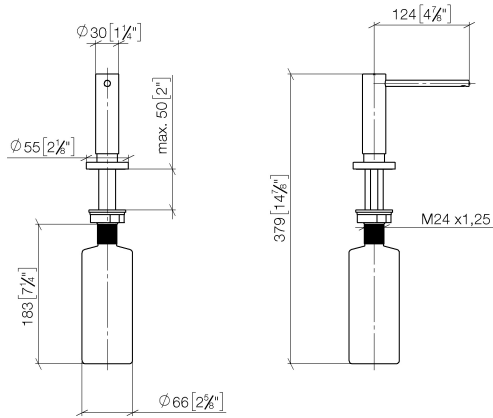

82 444 970

- 124mm projection
- 500 ml bottle
- can be filled from the top
- rotating pump head
- height 124 mm
- rosette Ø 55 mm
- hole diameter 25 mm

Fits ELIO, ENO, MEM, META SQUARE, SYNC, TARA and TARA ULTRA

Fits: ELIO, MEM, TARA, TARA ULTRA, META SQUARE

	Brushed Durabron (23kt Gold)	82 444 970-28
	Chrome	82 444 970-00
	Brushed Platinum	82 444 970-06
	Platinum	82 444 970-08
	Durabron (23kt Gold)	82 444 970-09
	Dark Chrome	82 444 970-19
	Matte Black	82 444 970-33
	Brushed Champagne (22kt Gold)	82 444 970-46
	Champagne (22kt Gold)	82 444 970-47
	Brushed Chrome	82 444 970-93
	Brushed Dark Platinum	82 444 970-99

82 444 970

mm [inches]

82 444 970

Parts for other finishes can be found here: [Chrome](#)

### Spare parts list

No.	Item Number	Name	Quantity used	Delivery time
1	90 10 10 538 00-28	dispenser	1	20
2	90 27 97 506 00-28	rosette	1	20
3	09 14 10 151 90	seal	1	2
4	08 10 10 527 90	holder	1	2
5	05 23 10 001 00 90	fixing set	1	2
6	90 10 10 603 00 90	container	1	2