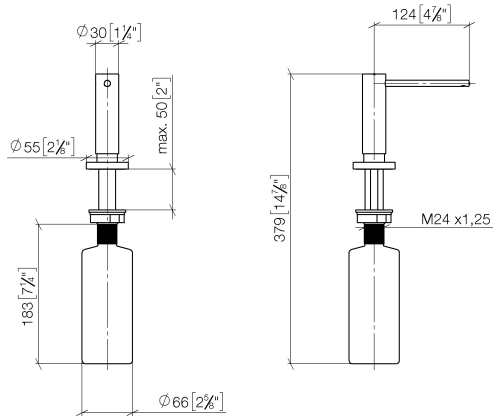

82 444 970

- 124mm projection
- 500 ml bottle
- can be filled from the top
- rotating pump head
- height 124 mm
- rosette Ø 55 mm
- hole diameter 25 mm

Fits ELIO, ENO, MEM, META SQUARE, SYNC, TARA and TARA ULTRA

Fits: ELIO, MEM, TARA, TARA ULTRA, META SQUARE

	Matte Black	82 444 970-33
	Chrome	82 444 970-00
	Brushed Platinum	82 444 970-06
	Platinum	82 444 970-08
	Durabrand (23kt Gold)	82 444 970-09
	Dark Chrome	82 444 970-19
	Brushed Durabrand (23kt Gold)	82 444 970-28
	Brushed Champagne (22kt Gold)	82 444 970-46
	Champagne (22kt Gold)	82 444 970-47
	Brushed Chrome	82 444 970-93
	Brushed Dark Platinum	82 444 970-99

82 444 970

mm [inches]

82 444 970

Parts for other finishes can be found here: [Chrome](#)

Spare parts list

No.	Item Number	Name	Quantity used	Delivery time
1	90 10 10 538 00-33	dispenser	1	30
2	90 27 97 506 00-33	rosette	1	30
3	09 14 10 151 90	seal	1	2
4	08 10 10 527 90	holder	1	2
5	05 23 10 001 00 90	fixing set	1	2
6	90 10 10 603 00 90	container	1	2