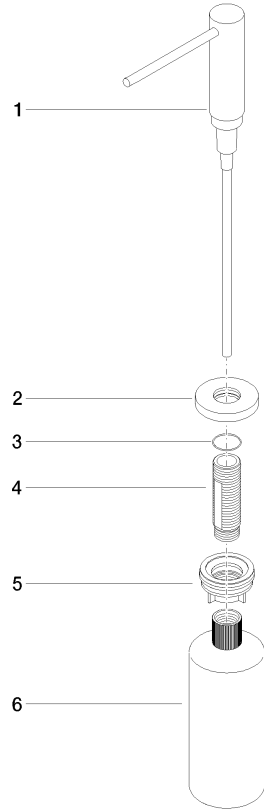

82 444 970

- 124mm projection
- 500 ml bottle
- can be filled from the top
- rotating pump head
- height 124 mm
- rosette Ø 55 mm
- hole diameter 25 mm

Fits ELIO, ENO, MEM, META SQUARE, SYNC, TARA and TARA ULTRA

Fits: ELIO, MEM, TARA, TARA ULTRA, META SQUARE

	Matte Black	82 444 970-33
	Chrome	82 444 970-00
	Brushed Platinum	82 444 970-06
	Platinum	82 444 970-08
	Durabrand (23kt Gold)	82 444 970-09
	Dark Chrome	82 444 970-19
	Brushed Durabrand (23kt Gold)	82 444 970-28
	Brushed Champagne (22kt Gold)	82 444 970-46
	Champagne (22kt Gold)	82 444 970-47
	Brushed Chrome	82 444 970-93
	Brushed Dark Platinum	82 444 970-99

82 444 970

mm [inches]

82 444 970

Parts for other finishes can be found here: [Chrome](#)

Spare parts list

No.	Item Number	Name	Quantity used	Delivery time
1	90 10 10 538 00-33	dispenser	1	30
2	90 27 97 506 00-33	rosette	1	30
3	09 14 10 151 90	seal	1	2
4	08 10 10 527 90	holder	1	2
5	05 23 10 001 00 90	fixing set	1	2
6	90 10 10 603 00 90	container	1	2