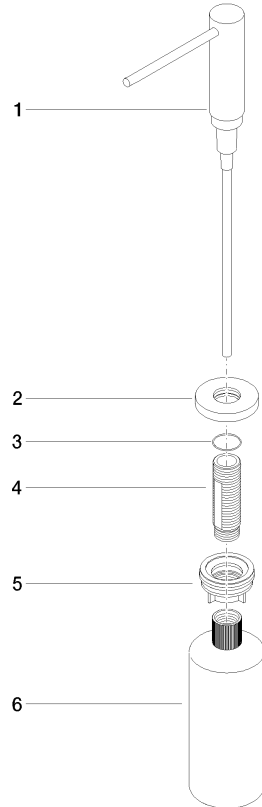

82 444 970

- 124mm projection
- 500 ml bottle
- can be filled from the top
- rotating pump head
- height 124 mm
- rosette Ø 55 mm
- hole diameter 25 mm

Fits ELIO, ENO, MEM, META SQUARE, SYNC, TARA and TARA ULTRA

Fits: ELIO, MEM, TARA, TARA ULTRA, META SQUARE

	Brushed Chrome	82 444 970-93
	Chrome	82 444 970-00
	Brushed Platinum	82 444 970-06
	Platinum	82 444 970-08
	Durabrand (23kt Gold)	82 444 970-09
	Dark Chrome	82 444 970-19
	Brushed Durabrand (23kt Gold)	82 444 970-28
	Matte Black	82 444 970-33
	Brushed Champagne (22kt Gold)	82 444 970-46
	Champagne (22kt Gold)	82 444 970-47
	Brushed Dark Platinum	82 444 970-99

Dispenser with rosette - Brushed Chrome

82 444 970

mm [inches]

82 444 970

Parts for other finishes can be found here: [Chrome](#)

Spare parts list

No.	Item Number	Name	Quantity used	Delivery time
1	90 10 10 538 00-93	dispenser	1	20
2	90 27 97 506 00-93	rosette	1	20
3	09 14 10 151 90	seal	1	2
4	08 10 10 527 90	holder	1	2
5	05 23 10 001 00 90	fixing set	1	2
6	90 10 10 603 00 90	container	1	2