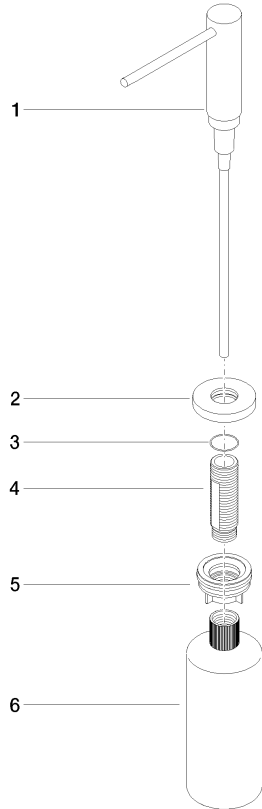

Dispenser with rosette - Brushed Dark Platinum

ELIO

82 444 970

- 124mm projection
- 500 ml bottle
- can be filled from the top
- rotating pump head
- height 124 mm
- rosette Ø 55 mm
- hole diameter 25 mm

Fits ELIO, ENO, MEM, META SQUARE, SYNC, TARA and TARA ULTRA

Fits: ELIO, MEM, TARA, TARA ULTRA, META SQUARE

	Brushed Dark Platinum	82 444 970-99
	Chrome	82 444 970-00
	Brushed Platinum	82 444 970-06
	Platinum	82 444 970-08
	Durabress (23kt Gold)	82 444 970-09
	Dark Chrome	82 444 970-19
	Brushed Durabress (23kt Gold)	82 444 970-28
	Matte Black	82 444 970-33
	Brushed Champagne (22kt Gold)	82 444 970-46
	Champagne (22kt Gold)	82 444 970-47
	Brushed Chrome	82 444 970-93

82 444 970

mm [inches]

82 444 970

Parts for other finishes can be found here: [Chrome](#)

Dispenser with rosette - Brushed Dark Platinum

ELIO

82 444 970

Spare parts list

No.	Item Number	Name	Quantity used	Delivery time
	90 10 10 538 00-99	dispenser	6	30