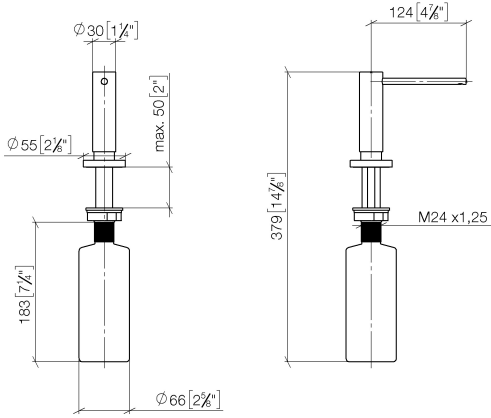

Dispenser with rosette - Brushed Dark Platinum

ELIO

82 444 970

- 124mm projection
- 500 ml bottle
- can be filled from the top
- rotating pump head
- height 124 mm
- rosette Ø 55 mm
- hole diameter 25 mm

Fits ELIO, ENO, MEM, META SQUARE, SYNC, TARA and TARA ULTRA

Fits: ELIO, MEM, TARA, TARA ULTRA, META SQUARE

	Brushed Dark Platinum	82 444 970-99
	Chrome	82 444 970-00
	Brushed Platinum	82 444 970-06
	Platinum	82 444 970-08
	Durabress (23kt Gold)	82 444 970-09
	Dark Chrome	82 444 970-19
	Brushed Durabress (23kt Gold)	82 444 970-28
	Matte Black	82 444 970-33
	Brushed Champagne (22kt Gold)	82 444 970-46
	Champagne (22kt Gold)	82 444 970-47
	Brushed Chrome	82 444 970-93

82 444 970

mm [inches]

82 444 970

Parts for other finishes can be found here: [Chrome](#)

Dispenser with rosette - Brushed Dark Platinum

ELIO

82 444 970

Spare parts list

No.	Item Number	Name	Quantity used	Delivery time
	90 10 10 538 00-99	dispenser	6	30