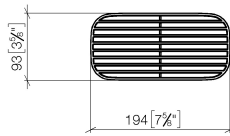

Grid element - Creamy White

82 481 970

- high-quality plastic grid elements
- plastic grid elements

NOTE: Grid elements must be ordered separately.

| | | |
|---|--------------|---------------|
|  | Creamy White | 82 481 970-51 |
|  | Matte Black | 82 481 970-33 |
|  | Light Grey | 82 481 970-52 |
|  | Taupe | 82 481 970-53 |

Grid element - Creamy White

82 481 970

mm [inches]

Grid element - Creamy White

82 481 970