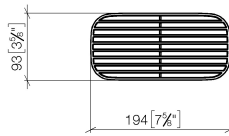

## Grid element - Light Grey

---

82 481 970

- high-quality plastic grid elements
- plastic grid elements

NOTE: Grid elements must be ordered separately.

	Light Grey	82 481 970-52
	Matte Black	82 481 970-33
	Creamy White	82 481 970-51
	Taupe	82 481 970-53

## Grid element - Light Grey

---

82 481 970

mm [inches]

Grid element - Light Grey

---

82 481 970