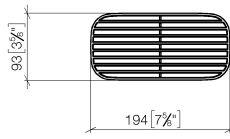

Grid element - Taupe

82 481 970

- high-quality plastic grid elements
- plastic grid elements

NOTE: Grid elements must be ordered separately.

	Taupe	82 481 970-53
	Matte Black	82 481 970-33
	Creamy White	82 481 970-51
	Light Grey	82 481 970-52

Grid element - Taupe

82 481 970

mm [inches]

Grid element - Taupe

82 481 970