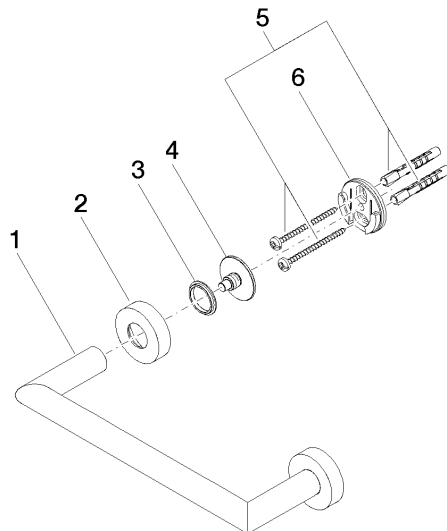

83 020 979

- gauge 200 mm
- width 240mm
- height 40 mm
- rosette Ø 40 mm
- 75mm projection

Fits: LISSÉ, META

	Chrome	83 020 979-00
	Brushed Platinum	83 020 979-06
	Dark Chrome	83 020 979-19
	Light Gold	83 020 979-26
	Brushed Light Gold	83 020 979-27
	Matte Black	83 020 979-33
	Brushed Bronze	83 020 979-42
	Brushed Champagne (22kt Gold)	83 020 979-46
	Champagne (22kt Gold)	83 020 979-47
	Brushed Chrome	83 020 979-93
	Brushed Dark Platinum	83 020 979-99

83 020 979

mm [inches]

83 020 979

Parts for other finishes can be found here: Brushed Platinum

### Spare parts list

No.	Item Number	Name	Quantity used	Delivery time
1	05 28 22 545 00-00	holder	1	10
2	08 27 97 502-00	rosette	2	10
3	08 30 11 517 90	ring	2	2
4	08 17 97 560 90	holder	2	2
5	05 30 31 025 00 90	fixing set	2	2
6	08 17 97 501 07	holder	2	2