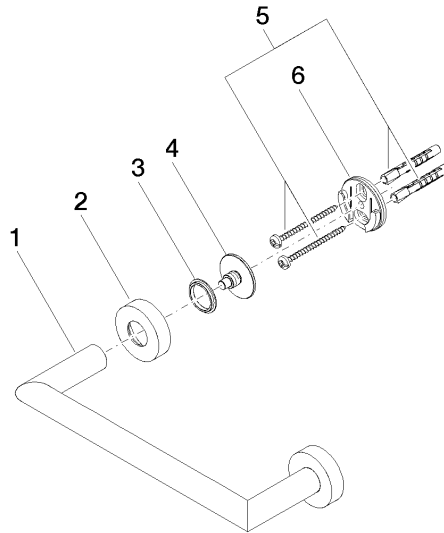

83 020 979

- gauge 200 mm
- width 240mm
- height 40 mm
- rosette Ø 40 mm
- 75mm projection

Fits: LISSÉ, META

| | | |
|---|-------------------------------|---------------|
|  | Brushed Platinum | 83 020 979-06 |
|  | Chrome | 83 020 979-00 |
|  | Dark Chrome | 83 020 979-19 |
|  | Light Gold | 83 020 979-26 |
|  | Brushed Light Gold | 83 020 979-27 |
|  | Matte Black | 83 020 979-33 |
|  | Brushed Bronze | 83 020 979-42 |
|  | Brushed Champagne (22kt Gold) | 83 020 979-46 |
|  | Champagne (22kt Gold) | 83 020 979-47 |
|  | Brushed Chrome | 83 020 979-93 |
|  | Brushed Dark Platinum | 83 020 979-99 |

83 020 979

mm [inches]

83 020 979

Parts for other finishes can be found here: [Chrome](#)

Spare parts list

| No. | Item Number | Name | Quantity used | Delivery time |
|-----|--------------------|------------|---------------|---------------|
| 1 | 05 28 22 545 00-06 | holder | 1 | 10 |
| 2 | 08 27 97 502-06 | rosette | 2 | 10 |
| 3 | 08 30 11 517 90 | ring | 2 | 2 |
| 4 | 08 17 97 560 90 | holder | 2 | 2 |
| 5 | 05 30 31 025 00 90 | fixing set | 2 | 2 |
| 6 | 08 17 97 501 07 | holder | 2 | 2 |