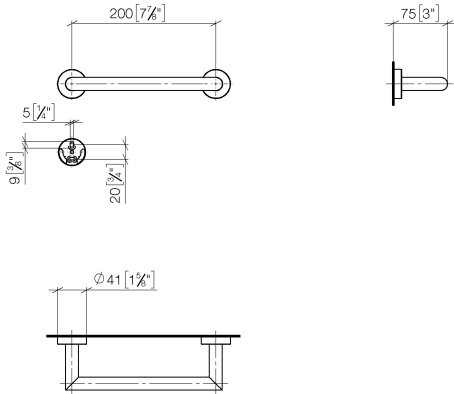

83 020 979

- gauge 200 mm
- width 240mm
- height 40 mm
- rosette Ø 40 mm
- 75mm projection

Fits: LISSÉ, META

	Dark Chrome	83 020 979-19
	Chrome	83 020 979-00
	Brushed Platinum	83 020 979-06
	Light Gold	83 020 979-26
	Brushed Light Gold	83 020 979-27
	Matte Black	83 020 979-33
	Brushed Bronze	83 020 979-42
	Brushed Champagne (22kt Gold)	83 020 979-46
	Champagne (22kt Gold)	83 020 979-47
	Brushed Chrome	83 020 979-93
	Brushed Dark Platinum	83 020 979-99

83 020 979

mm [inches]

83 020 979

Parts for other  
finishes can be found  
here: [Chrome](#)