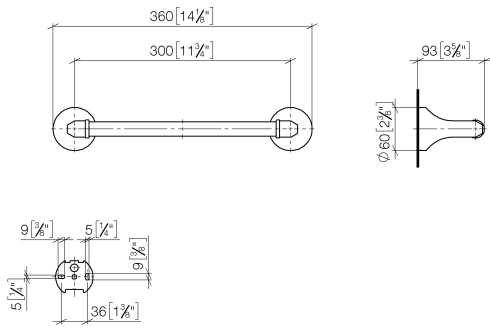

83 030 361

- gauge 300 mm
- width 360mm
- height 60 mm
- rosette Ø 60 mm
- 90mm projection

	Brushed Platinum	83 030 361-06
	Chrome	83 030 361-00
	Platinum	83 030 361-08
	Durabass (23kt Gold)	83 030 361-09
	Brushed Durabass (23kt Gold)	83 030 361-28
	Brushed Dark Platinum	83 030 361-99

**Recommended miscellaneous**

**MADISON Mounting for towel bar/tumbler mounting on two sides -** 12 358 970 90  
 •for towel bar mounting plus towel bar mounting on back.

83 030 361

mm [inches]

83 030 361

### Spare parts list

No.	Item Number	Name	Quantity used	Delivery time
1	05 17 97 507 00 90	fixing set	2	2
2	04 31 11 140 00 90	pin	2	2