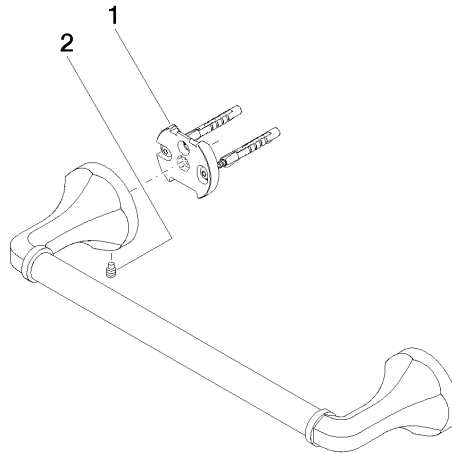

83 030 361

- gauge 300 mm
- width 360mm
- height 60 mm
- rosette Ø 60 mm
- 90mm projection

	Brushed Platinum	83 030 361-06
	Chrome	83 030 361-00
	Platinum	83 030 361-08
	Durabass (23kt Gold)	83 030 361-09
	Brushed Durabass (23kt Gold)	83 030 361-28
	Brushed Dark Platinum	83 030 361-99

**Recommended miscellaneous**

**MADISON Mounting for towel bar/tumbler mounting on two sides -** 12 358 970 90  
 •for towel bar mounting plus towel bar mounting on back.

83 030 361

mm [inches]

83 030 361

### Spare parts list

No.	Item Number	Name	Quantity used	Delivery time
1	05 17 97 507 00 90	fixing set	2	2
2	04 31 11 140 00 90	pin	2	2