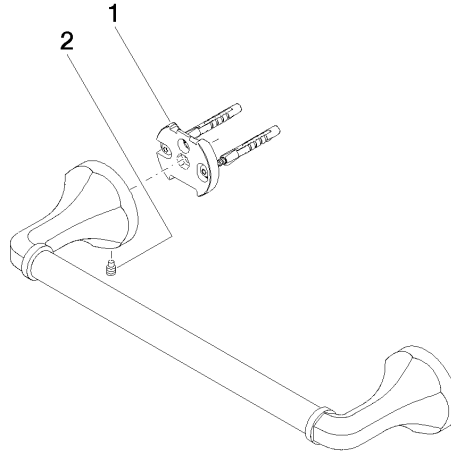

83 030 361

- gauge 300 mm
- width 360mm
- height 60 mm
- rosette Ø 60 mm
- 90mm projection

	Platinum	83 030 361-08
	Chrome	83 030 361-00
	Brushed Platinum	83 030 361-06
	Durabress (23kt Gold)	83 030 361-09
	Brushed Durabress (23kt Gold)	83 030 361-28
	Brushed Dark Platinum	83 030 361-99

**Recommended miscellaneous**

- MADISON Mounting for towel bar/tumbler mounting on two sides -** 12 358 970 90
- for towel bar mounting plus towel bar mounting on back.

83 030 361

mm [inches]

83 030 361

### Spare parts list

No.	Item Number	Name	Quantity used	Delivery time
1	05 17 97 507 00 90	fixing set	2	2
2	04 31 11 140 00 90	pin	2	2