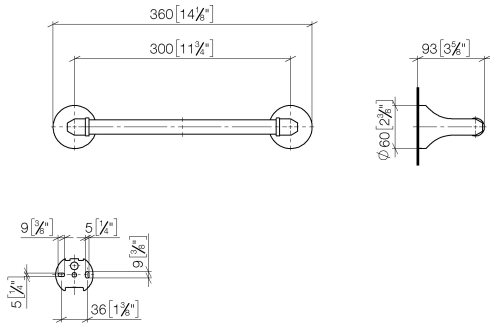

83 030 361

- gauge 300 mm
- width 360mm
- height 60 mm
- rosette Ø 60 mm
- 90mm projection

	Platinum	83 030 361-08
	Chrome	83 030 361-00
	Brushed Platinum	83 030 361-06
	Durabress (23kt Gold)	83 030 361-09
	Brushed Durabress (23kt Gold)	83 030 361-28
	Brushed Dark Platinum	83 030 361-99

**Recommended miscellaneous**

- MADISON Mounting for towel bar/tumbler mounting on two sides -** 12 358 970 90
- for towel bar mounting plus towel bar mounting on back.

83 030 361

mm [inches]

83 030 361

### Spare parts list

No.	Item Number	Name	Quantity used	Delivery time
1	05 17 97 507 00 90	fixing set	2	2
2	04 31 11 140 00 90	pin	2	2