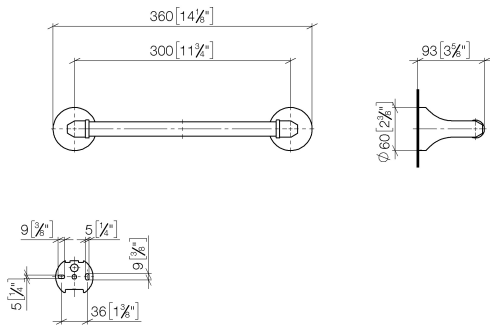

83 030 361

- gauge 300 mm
- width 360mm
- height 60 mm
- rosette Ø 60 mm
- 90mm projection

	Durabronss (23kt Gold)	83 030 361-09
	Chrome	83 030 361-00
	Brushed Platinum	83 030 361-06
	Platinum	83 030 361-08
	Brushed Durabronss (23kt Gold)	83 030 361-28
	Brushed Dark Platinum	83 030 361-99

Recommended miscellaneous

MADISON Mounting for towel bar/tumbler mounting on two sides - 12 358 970 90

- for towel bar mounting plus towel bar mounting on back.

83 030 361

mm [inches]

83 030 361

Spare parts list

No.	Item Number	Name	Quantity used	Delivery time
1	05 17 97 507 00 90	fixing set	2	2
2	04 31 11 140 00 90	pin	2	2