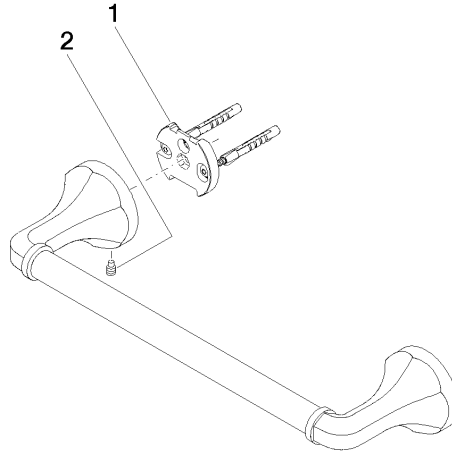

83 030 361

- gauge 300 mm
- width 360mm
- height 60 mm
- rosette Ø 60 mm
- 90mm projection

	Durabronss (23kt Gold)	83 030 361-09
	Chrome	83 030 361-00
	Brushed Platinum	83 030 361-06
	Platinum	83 030 361-08
	Brushed Durabronss (23kt Gold)	83 030 361-28
	Brushed Dark Platinum	83 030 361-99

Recommended miscellaneous

MADISON Mounting for towel bar/tumbler mounting on two sides - 12 358 970 90

- for towel bar mounting plus towel bar mounting on back.

83 030 361

mm [inches]

83 030 361

Spare parts list

No.	Item Number	Name	Quantity used	Delivery time
1	05 17 97 507 00 90	fixing set	2	2
2	04 31 11 140 00 90	pin	2	2