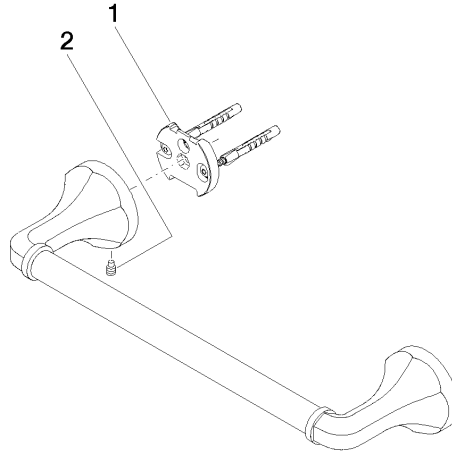

83 030 361

- gauge 300 mm
- width 360mm
- height 60 mm
- rosette Ø 60 mm
- 90mm projection

	Brushed Durabron (23kt Gold)	83 030 361-28
	Chrome	83 030 361-00
	Brushed Platinum	83 030 361-06
	Platinum	83 030 361-08
	Durabron (23kt Gold)	83 030 361-09
	Brushed Dark Platinum	83 030 361-99

**Recommended miscellaneous**

- MADISON Mounting for towel bar/tumbler mounting on two sides -** 12 358 970 90
- for towel bar mounting plus towel bar mounting on back.

83 030 361

mm [inches]

83 030 361

### Spare parts list

No.	Item Number	Name	Quantity used	Delivery time
1	05 17 97 507 00 90	fixing set	2	2
2	04 31 11 140 00 90	pin	2	2