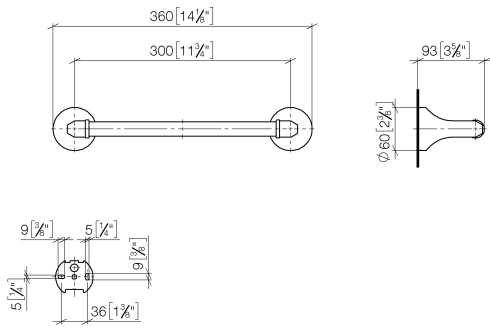

83 030 361

- gauge 300 mm
- width 360mm
- height 60 mm
- rosette Ø 60 mm
- 90mm projection

	Brushed Durabron (23kt Gold)	83 030 361-28
	Chrome	83 030 361-00
	Brushed Platinum	83 030 361-06
	Platinum	83 030 361-08
	Durabron (23kt Gold)	83 030 361-09
	Brushed Dark Platinum	83 030 361-99

**Recommended miscellaneous**

- MADISON Mounting for towel bar/tumbler mounting on two sides -** 12 358 970 90
- for towel bar mounting plus towel bar mounting on back.

83 030 361

mm [inches]

83 030 361

### Spare parts list

No.	Item Number	Name	Quantity used	Delivery time
1	05 17 97 507 00 90	fixing set	2	2
2	04 31 11 140 00 90	pin	2	2